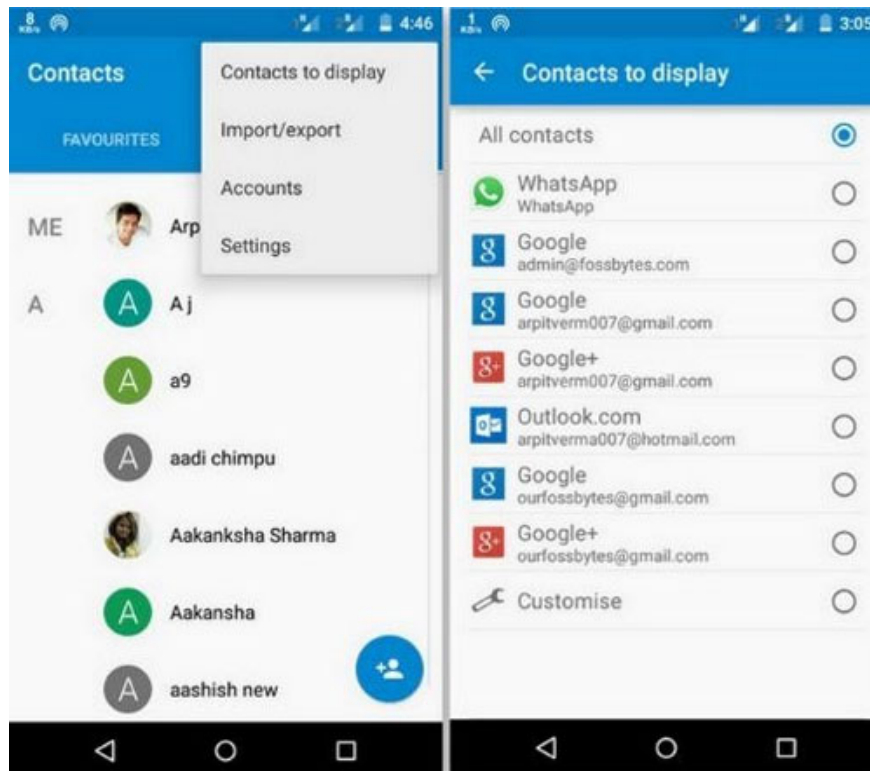

Simple way to recover deleted contacts on your Android device

You lost the contact phone number of your friends in your Android smartphone? The following is a very simple way to recover lost contacts in your Android device.

You lost the contact phone number of your friends in your Android smartphone? The following is a very simple way to recover lost contacts in your Android device.

How to protect Android smartphone data when lost

Where possible contact numbers are not deleted

First, open Contacts, then click the 3 dots icon in the top right corner. Select Contacts to display and make sure you have selected All contacts. Now go back and check if all contacts have been displayed again; if they show up, they are not deleted or lost, they are hidden.