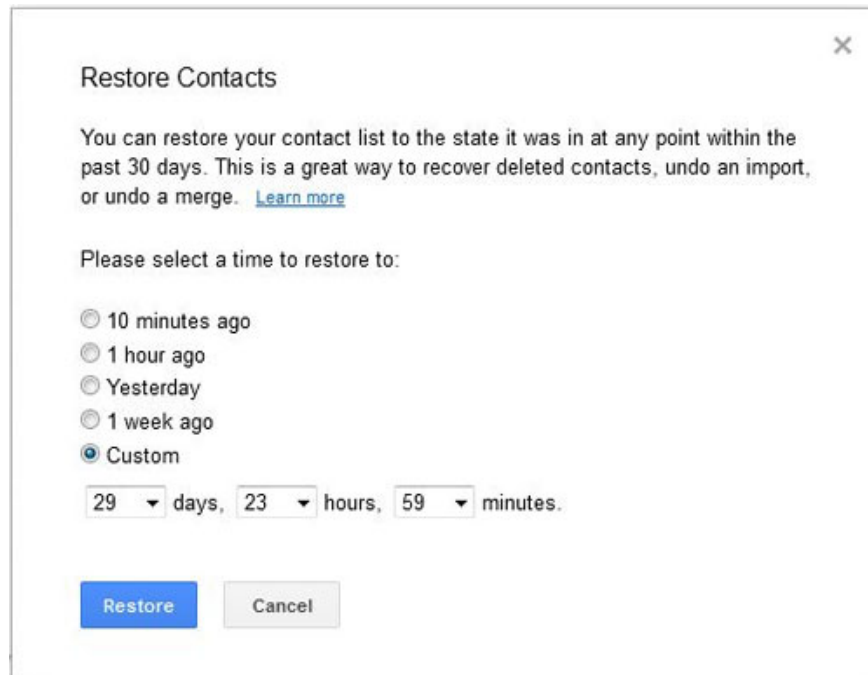

Step 1 :

Log in to the **Gmail** account that you use to register your Android device.

Step 2 :

Click on the Gmail drop-down menu in the left corner and select Contacts

Step 3 :

Now click More and then select Restore contacts. Here, you will select the time to restore contacts or you can choose Custom.