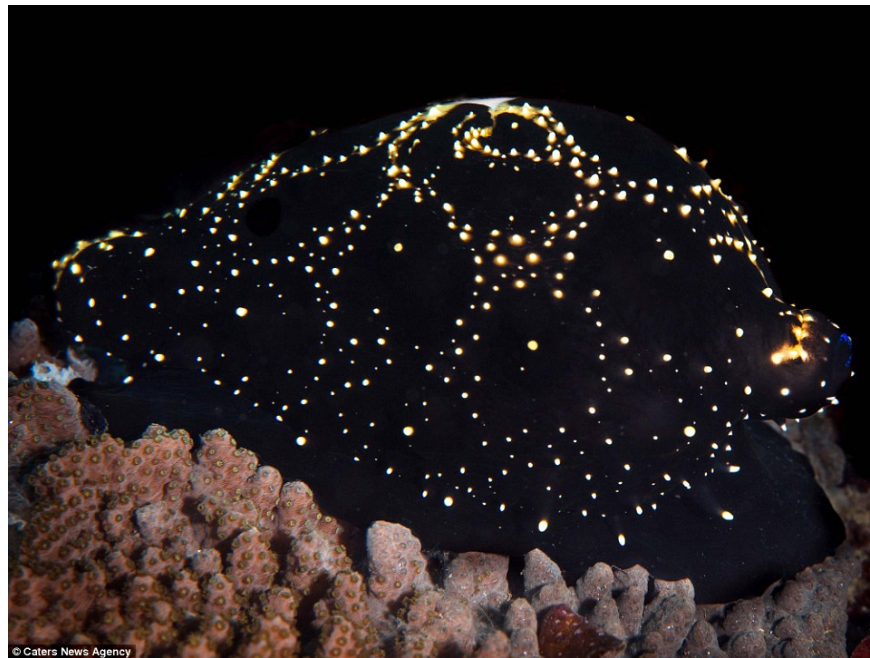

# Sea snails 'disguise' the crust into an image like the Milky Way

By taking advantage of the outstanding colors available, with the same disguise and disguise, a clever sea snail has spectacularly set up on its hard shells, making the diver look extremely stunned.

By taking advantage of the outstanding colors available, with disguised disguise, a clever sea snail has breathtakingly set on its hard shells, making divers look stunned. The incident was discovered just below the night seabed off northeastern Taiwan.

The discovery shows that a typical sea snail of the area called Cowrie sea snail suddenly disguised as an unexpected sight on a giant hard shell. According to experts, this camouflage scene is no different from the Milky Way galaxy seen in our skies.

Cowrie Sea snail and sophisticated camouflage on spectacular seabed hard shells. ( *Photo: Dailymail* )

Enlarge the picture shows that there are hundreds of different large and small spots that are dense on the crust, each of these spots has a different color, such as white, orange, yellow and brown. .