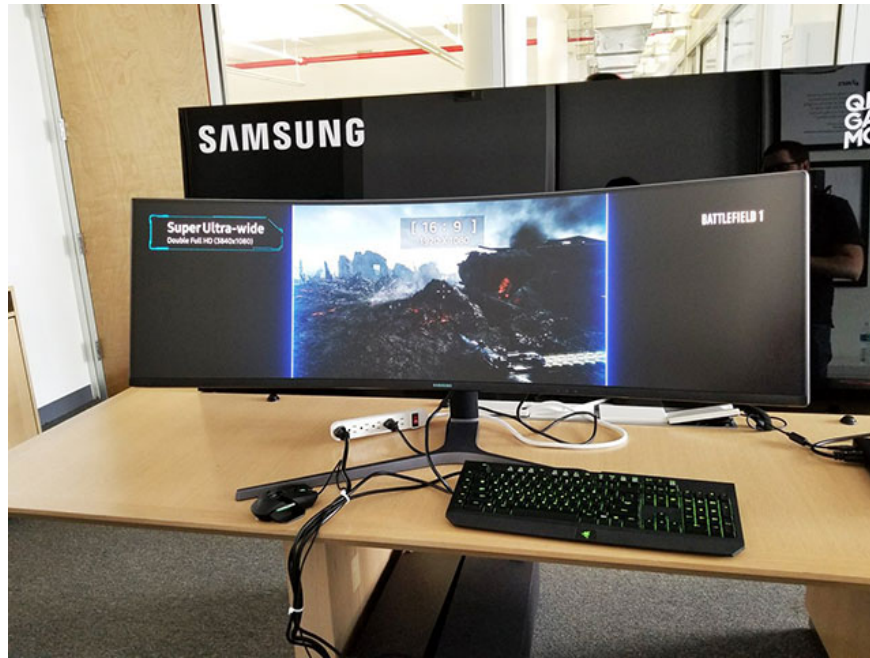

CHG90 has a ratio of 32: 9, while the ratio of ultra-wide screen is 21: 9 and the normal screen is 16: 9. CHG90 is part of Samsung's gaming screen line, bringing in parameters and features that gamers will enjoy, such as fast response time and AMD's FreeSync 2 technology. Let's admire the madness of this screen through the photos below.

*Samsung ultra-wide screen CHG90 49 inch wide display Excel spreadsheet.*

*The screen looks at another angle*

Curved screen makes the outer edges of CHG90 within sight.

If not, you'll have to turn your head quite often and get tired easily. Screen viewing angle is 178 degrees.