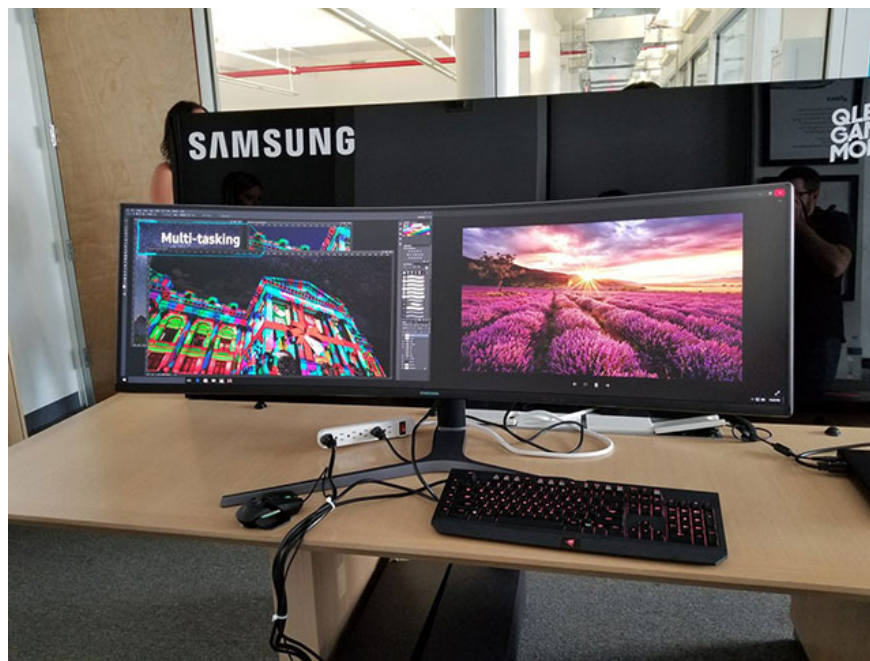

CHG90 has a ratio of 32: 9, while the ratio of ultra-wide screen is 21: 9 and the normal screen is 16: 9. CHG90 is part of Samsung's gaming screen line, bringing in parameters and features that gamers will enjoy, such as fast response time and AMD's FreeSync 2 technology. Let's admire the madness of this screen through the photos below.

*Game play on normal 16: 9 ratio.*

*Game screen with 32: 9 ratio on CHG90*

Game screen with 32: 9 ratio on CHG90. A video on CHG90 that includes a Battlefield 1 gameplay section that shows this wide viewing angle can give gamers the advantage, such as detecting enemies where conventional 16: 9 screens are not visible. .

CHG90 is a combination of two full-size screens, two Full HD (1080p) screens in one, making it suitable for multitasking. 3840 x 1080 resolution can read images twice Full HD, like two monitors without a gap in the middle.