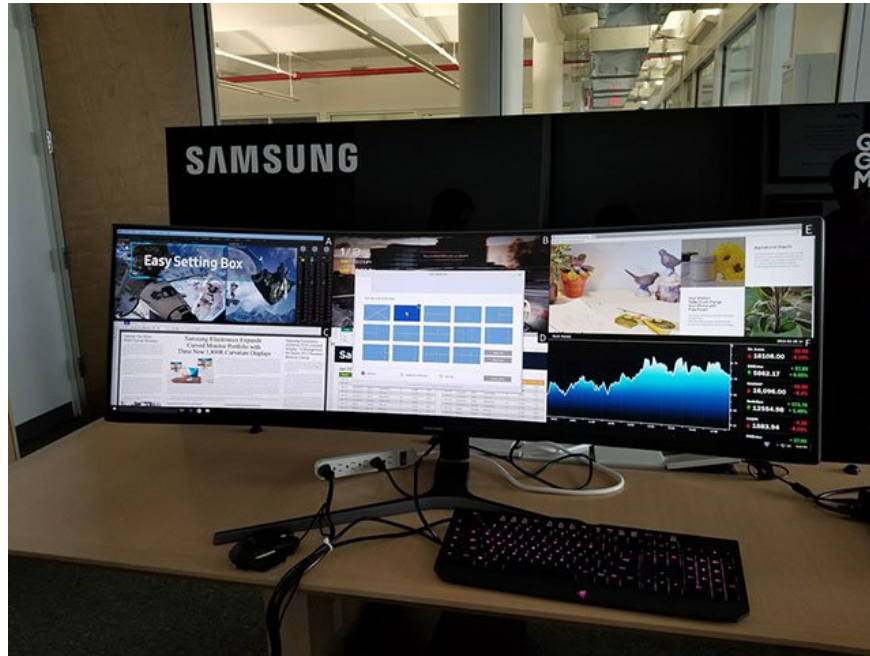

3. It uses quantum dot dot screen technology from Samsung HDTV line to get more color accuracy and light than LCD screen.
4. CHG90 owns HDR10 to give better color and contrast.
5. This is the first screen to use AMD's FreeSync 2 technology, which helps the PC's graphics card communicate with the screen for smoother gameplay without jerking and tearing.

You can split the layout with CHG90's software because Windows 10 has no set up or wide screen support.