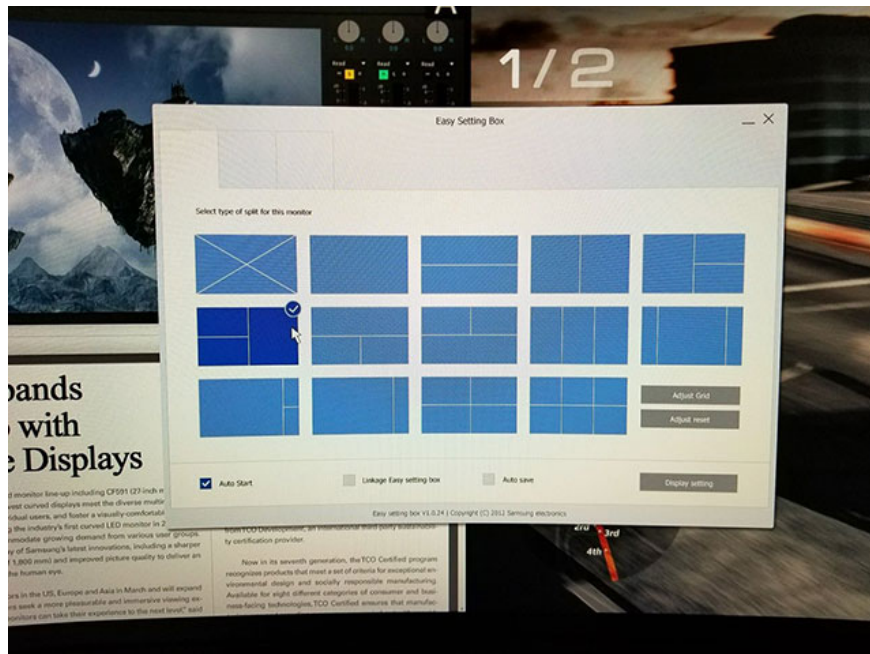

This is the software image of CHG90.