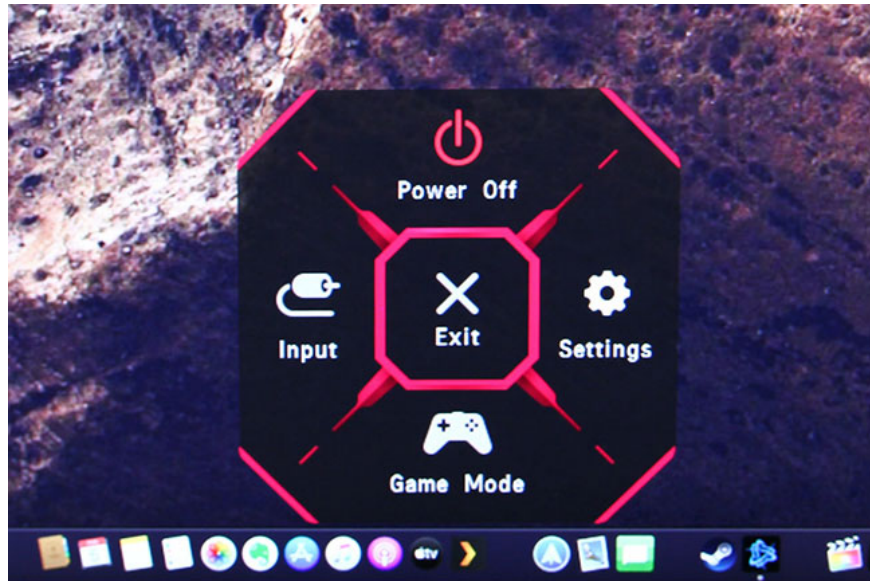

Connect

1. **Input** : HDMI x 2 (version 2.0), Display Port x 1 (version 1.4)
2. **Output** : USB Upstream port x 1 (version 3.0), USB port Downstream x 1 (version 3.0)
3. **Audio** : Headphone output port

UltraGear Curved QHD Nano IPS

Special Features

1. **Additional features** : HDR 10, VESA DisplayHDR 400, HDR effects, wide color gamut of Nano IPS technology, color correction, Reader mode, reduced motion blur 1ms, RADEON FreeSync, etc.
2. **Tilt** : -5 ~ +15 degrees
3. **Rotate** : -20 ~ +20 degrees

'Smash' the box and set

The whole product includes 3 pieces: Stand, body of stand and screen. The best part about this setup is that no tools are required! This screen setup can be done within a minute!

The monitor also comes with power cable, HDMI cable, Display Port cable and upstream USB 3.0 cable.

How to power on the LG 34GK950F UltraWide gaming screen and navigate through the menu is actually quite interesting. LG has designed a control button below the screen. With that single controller, you can turn the screen on and off (by pressing), select the input source, adjust settings, and choose different game presets. Everything is intuitive and most entertaining gamers will be able to use it immediately without having to read the user manual.