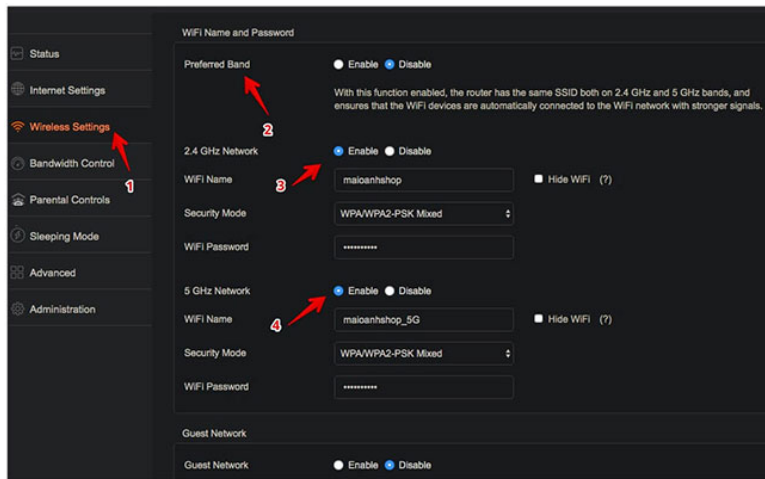

5. etc .

Setup and connectivity

Tender AC7 AC1200

Tender AC7 AC1200 provides very good hardware, high speed data transfer, can be configured directly from the browser or even from a mobile application.

Equipped with 5 6dBi external antennas, Tenda AC7 has superior wall penetration and provides approximately 50% higher Wi-Fi coverage than conventional AC1200 routers. AC7 is a AC1200 wireless router for families with high-speed Internet connection or where there are many devices that need to connect to the Internet at the same time.

The router can make transmissions without losing data in the slightly disturbed 5GHz band, to take full advantage of each bit of bandwidth.

Ports on Tenda AC7 AC1200

With its independent power amplifier, Beamforming + technology and 5 external 6dBi antennas, the AC7 is capable of transmitting signals over a wall better than conventional routers. Powered by powerful CPU and the latest MU-MIMO technology, AC7 provides you with a fast and stable Internet connection, allowing multiple devices to connect.

Management and conversion

The user-friendly PPPoE account transfer function makes it easy to keep the same configuration when changing the router, giving you and your family a fast and smart wireless Internet experience.

1. How to set up and use PPPoE Internet connection on Windows 10

AC7 supports cloud management. Using Tenda's WiFi app, you can control many features, such as giving children access to the Internet or blocking unwanted users.