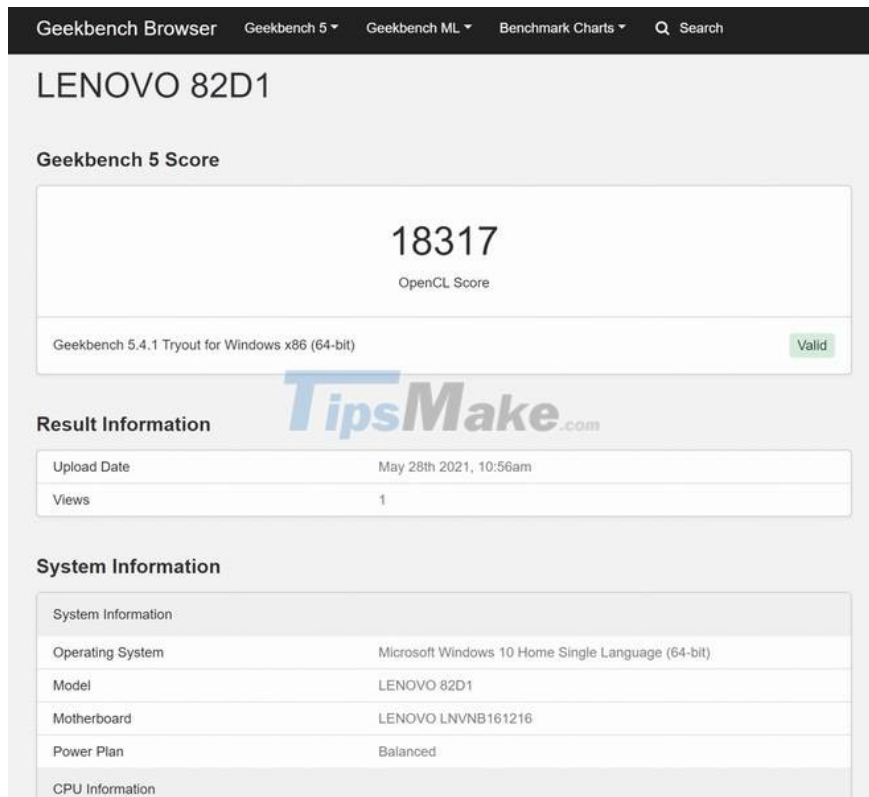

Some benchmarks on YOGA Slim 9i:

LENOVO 82D1

Geekbench 5 Score

1533 Single-Core Score	5571 Multi-Core Score
Geekbench 5.4.1 Tryout for Windows x86 (64-bit) Valid	

Result Information

Upload Date	May 28th 2021, 10:50am
Views	1