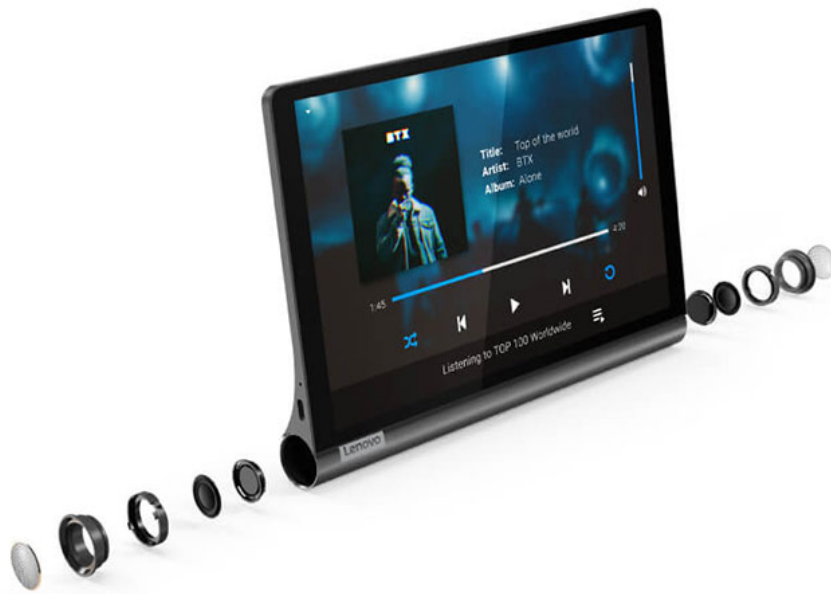

Review Lenovo Yoga Smart Tab: Powerful speakers, integrated Google Assistant

Lenovo Yoga Smart Tab with Google Assistant is improved on the versatile tablet design of Yoga Tab 3. This tablet has great entertainment features, plus the power of a mobile smart home hub.

The Lenovo Yoga Smart Tab with Google Assistant is improved on the versatile tablet design of the Yoga Tab 3. The tablet has great entertainment features, including an IPS FHD display and dual JBL stereo speakers, plus power of a mobile smart home hub.

When the device is idle, open the stand to activate Google Assistant's Ambient Mode with visual feedback and control everything using the voice.

The current selling price of Lenovo Yoga Smart Tab is also quite attractive. Only with about 3.5 million you can own this device already!

Specifications of Lenovo Yoga Smart Tab

Lenovo Yoga Smart Tab

1. **Processor** : Qualcomm Snapdragon 439
2. **Operating system** : Android Pie
3. **Screen type** : IPS 10.1 " FHD (1920 x 1200), multi-touch (10 points)
4. **Memory** : 4GB LPDDR3