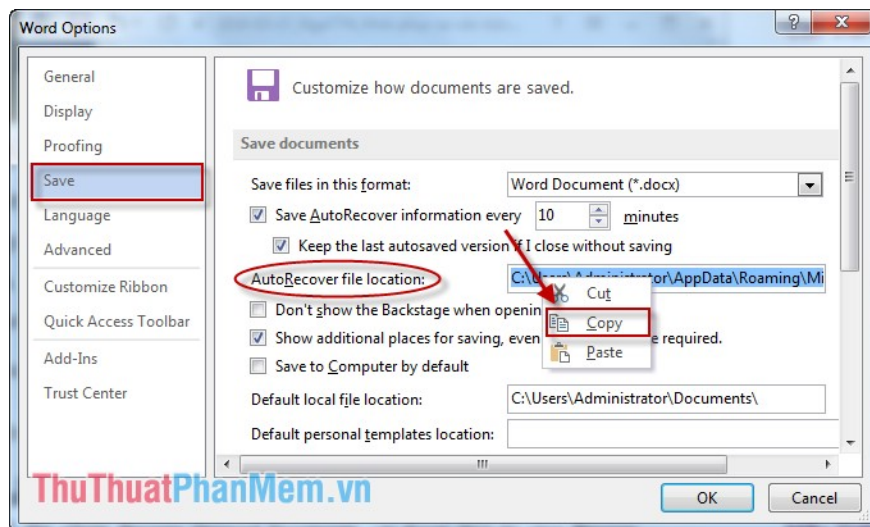

Open Windows Explorer, paste the path you just **copied** and press **Enter** . Note the file extension is ASD is the file has not been saved.