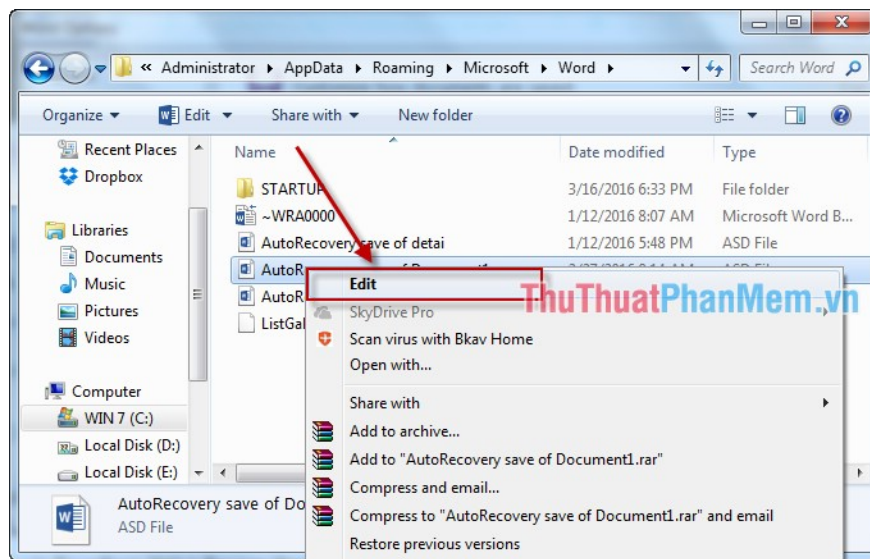

The last thing is you save your text file. Go to **File -> Save**, customize the file name and save directory.