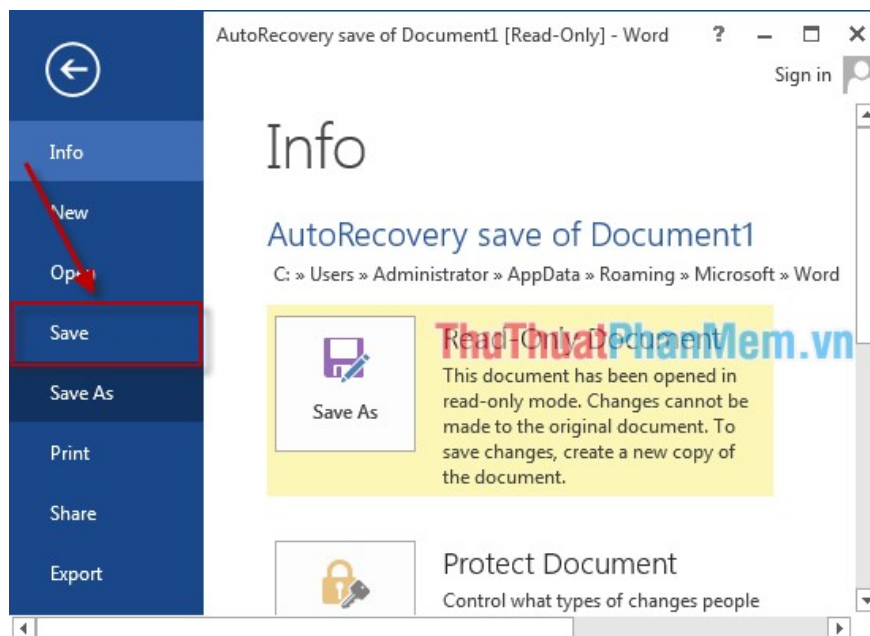

With **Excel** and **PowerPoint** you do the same thing.

You finished reading the article "**Restore unsaved text in Word, Excel, PowerPoint**" edited by the [TipsMake](#) team. We hope this article has provided you with many useful tech tips and tricks. You can search for similar articles on tips and guides. Thank you for reading and for following us regularly.