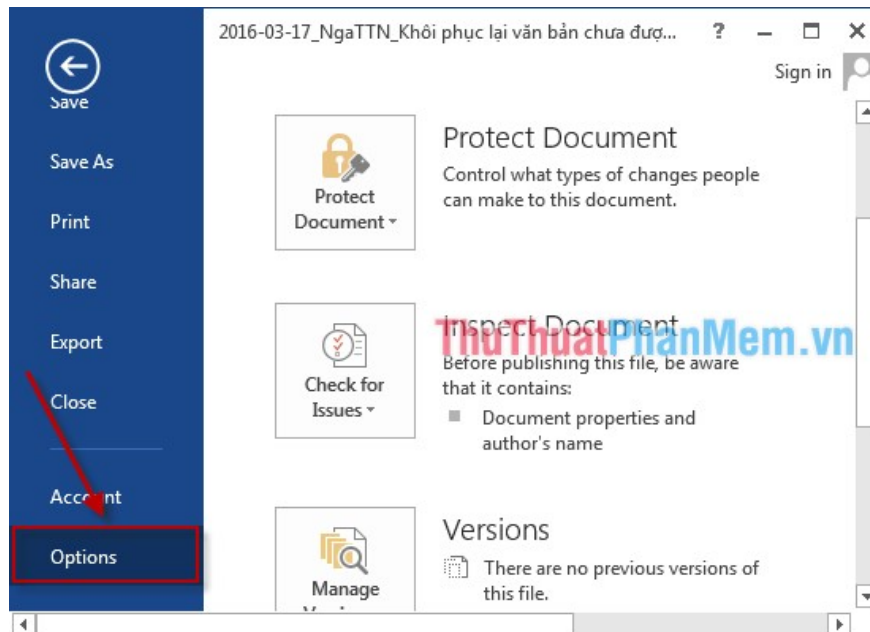

Restore unsaved text in Word, Excel, PowerPoint

Sometimes when you are composing a computer to reboot or lose power, you may not be able to save your text in time. The following article details how to recover unsaved text in Excel, Word and PowerPoint.

Sometimes when you are composing a computer to reboot or lose power, you may not be able to save your text in time. The following article details how to recover unsaved text in Excel, Word and PowerPoint.

1. Activate AutoSave and AutoRecover

To be able to restore unsaved documents Microsoft Office needs to have **AutoSave** and **AutoRecover** enabled .

Step 1: Open Microsoft Office Word software on the **File** tab -> **Options** .

Step 2: Select **Save** -> select 2 items *SaveAutoRecover information every* and *Keep the last autosaved version if I closed without saving* .