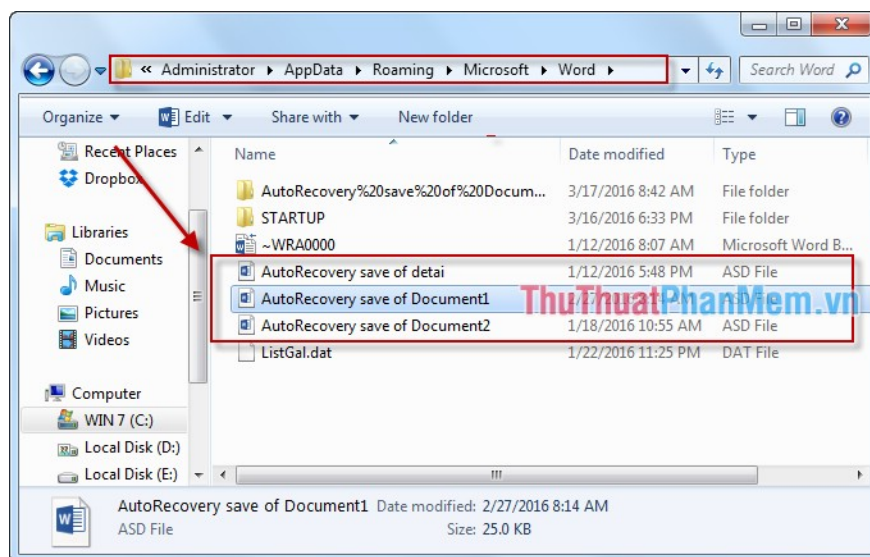

Right-click the file you want to restore -> select **Edit** .