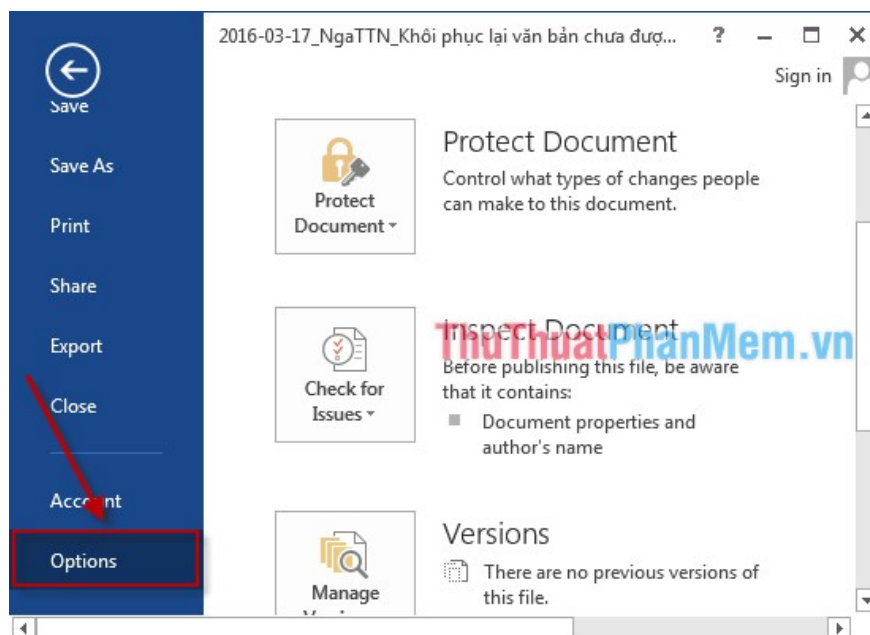

A dialog box appears, select **Save -> Copy** the path in *AutoRecover file location* .