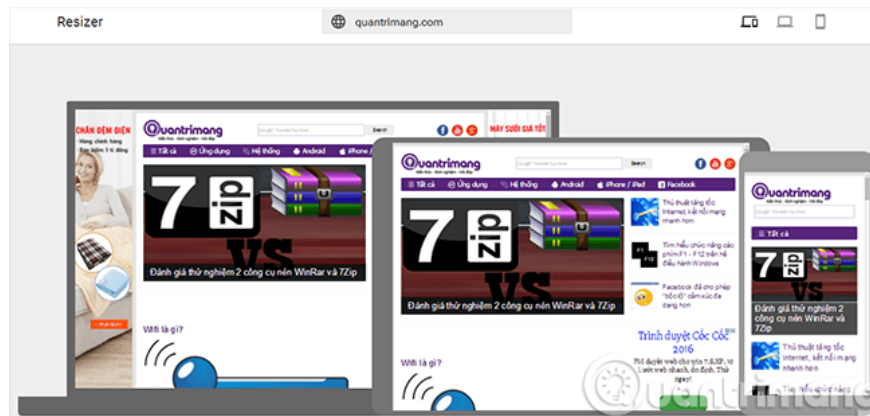

Resizer - Google's new support tool

This is one of Google's new support tools for designers, code, the main purpose is to test the visibility of websites on computers, smartphones and tablets.

This is one of Google's support tools for designers, code, the main purpose is to test the visibility of websites on computers, smartphones and tablets. All you need to do is access the **Resizer path** :

1. <http://design.google.com/resizer>

Enter the URL of the website to test into the empty box, and Google Resizer will immediately display the equivalent interface of the website on the emulator set of computers, tablets and smartphones as shown above. At the top right corner of the screen is the display mode, including:

1. Summary: computer + tablet + smartphone.
2. Tablet.
3. Smartphone

Note that this tool should only be used while responsive design. To make sure that the display is correct, you should still test on the device to be 100% sure. **Good luck!**