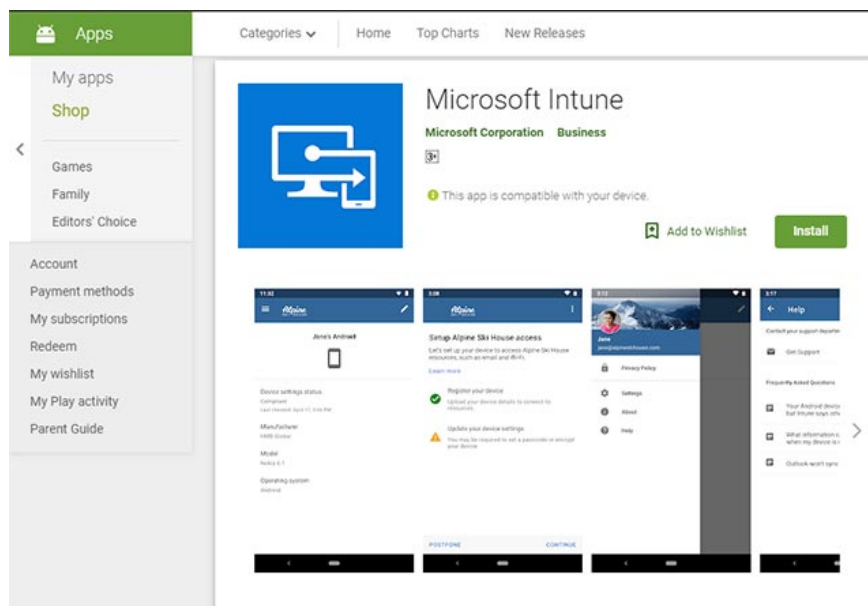

# Remote system management with the new Microsoft Intune application for Android

In January, Microsoft officially announced plans to deploy support for Android devices fully managed through the Intune service.

In January, Microsoft officially announced plans to deploy support for fully managed Android devices via Intune service and today April 20, ie after about 3 months, the app version This useful use of Microsoft for Android has begun to allow IT managers to deploy work from their Android handsets. Accordingly, the current Intune application will provide IT technical support staff with access to their organizational resources while still protecting them against potential security risks.