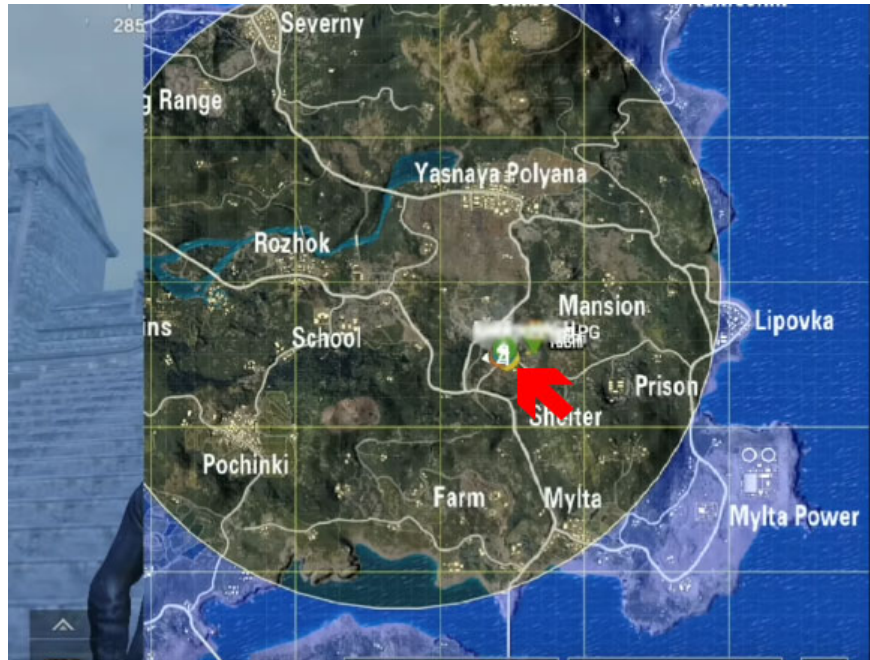

In Zombie mode: Survive Till Dawn in PUBG Mobile VNG, players will only be "around" in an area of ??the hottest locations of the Erangel map like Pochinki, School, Rozhok, Mansion, Shelter, Prison, Farm and some other small areas.

The reason Tencent only chose this area is because these are the most looted areas on the Erangel, supporting initially equipped players to fight off zombies when new to the game. In addition to this area, there is another new secret area where PUBG Mobile does not officially notify users.

That is the RPD Raccoon Police building, this is the symbol of Resident Evil 2. The location of this building will not be fixed but will appear randomly on the map, you can see the location of This building is below and will know what is in it.

To take a closer look, you can look under this picture, it is a path that has easy-to-identify curves near three hot spots on Erangel, Mansion, Prison and Shelter.

2. The 2nd position appears RPD building