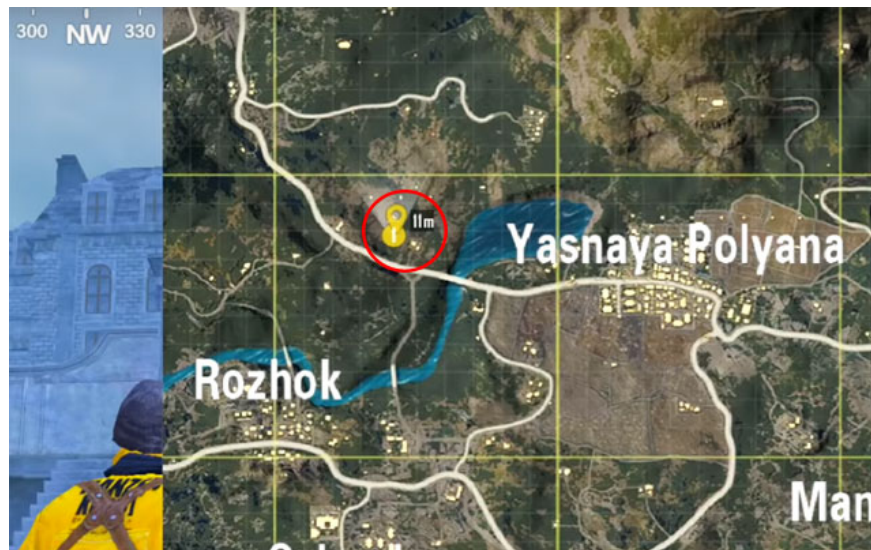

That is the RPD Raccoon Police building, this is the symbol of Resident Evil 2. The location of this building will not be fixed but will appear randomly on the map, you can see the location of This building is below and will know what is in it.

PUBG Mobile Zombie: The location of the RPD building Raccoon Police

1. Location of the first RPD building

The first will be the location near Shelter with the location of the identification point is located near a small building with a large warehouse.

To take a closer look, you can look under this picture, it is a path that has easy-to-identify curves near three hot spots on Erangel, Mansion, Prison and Shelter.

2. The 2nd position appears RPD building

Second place will be near Rozhok and Yasnaya Polyana town. It is located just across the bridge connecting Yasnaya Polyana town.

When parachuting you will see the building appear below, if you don't see it, it doesn't appear in this location. In here you will find zombies along with many other items.