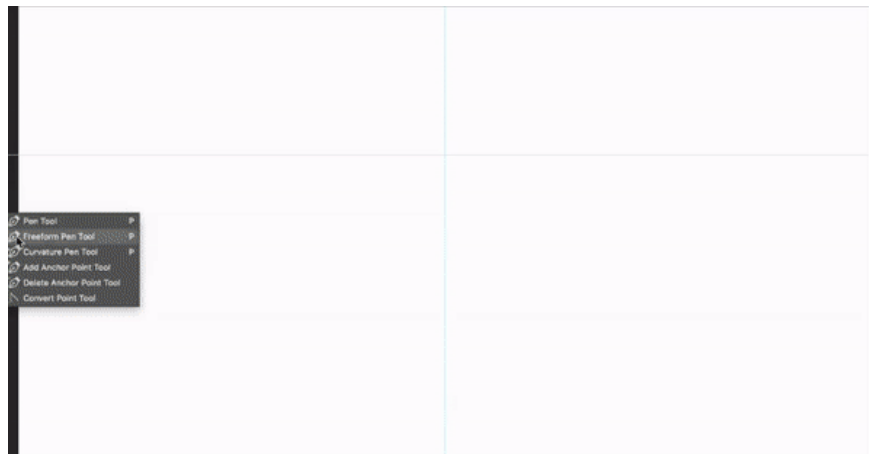

Photoshop's new Pen Tool makes it easier to draw curves

If you've ever worked with Photoshop, you'll probably find it difficult to draw or select curves (Curved Path). Now Adobe has come up with a better solution in the Photoshop update.

If you've ever worked with Photoshop, you'll probably find it difficult to draw or select curves (Curved Path). Normally, users will choose Pen Tool - an extremely difficult tool to use even after years of use.

Now Adobe has come up with a better solution in the Photoshop update.

Today, Adobe shares a feature video called the Curvature Pen Tool. Instead of using the traditional Pen Tool anchor point, this tool will create an automatic curve. Let's take a look at the video below of Pen Tool.

The new tool looks a lot more intuitive. The curves are automatically created with just one click and you can create corners easily by double clicking the mouse. It also allows making sharp or circular edits by clicking on the anchor point. Adobe is gradually reducing its reliance on keyboard shortcuts.

Easily draw curves with Adobe's new tool

This new feature will be available later this year on the next version of Photoshop CC.

You finished reading the article "**Photoshop's new Pen Tool makes it easier to draw curves**" edited by the [TipsMake](#) team. We hope this article has provided you with many useful tech tips and tricks. You can search for similar articles on tips and guides. Thank you for reading and for following us regularly.