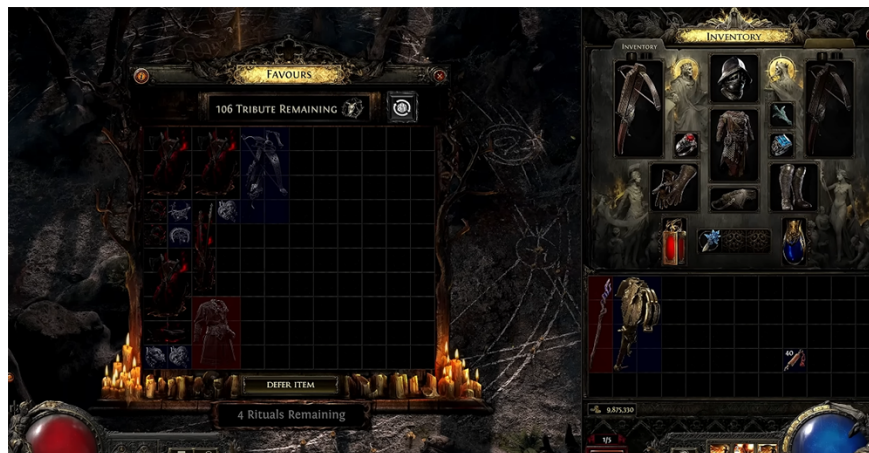

However, if your CPU is old, consider upgrading the heatsink to ensure performance without worrying about overheating. In addition, the price of RAM, especially DDR4 RAM, is very reasonable now. If you still only have 8GB of RAM, now is the right time to upgrade to 16GB, or even 32GB for a smoother gaming experience.

What kind of game is Path of Exile 2?