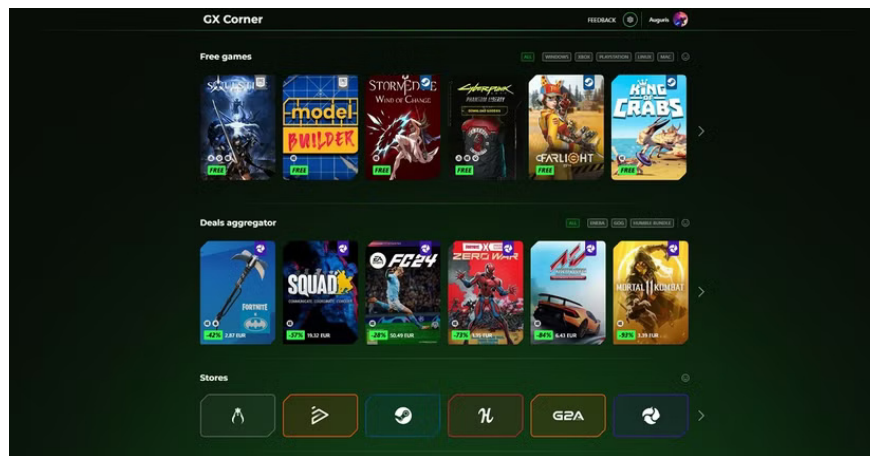

Microsoft Edge Gaming Homepage

Microsoft Edge's Gaming Homepage is similar to GX Corner, but there are a few differences that set the two apart. First, the Gaming Homepage is a subset of Edge's My Feed feature.