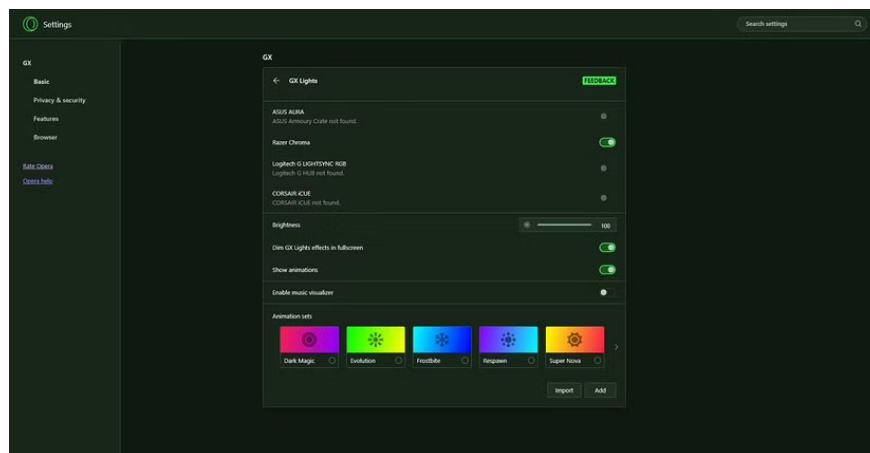

You get themes that completely change the look of your web browser, a large library of HD wallpapers to choose from, GX lights, which allows Opera GX to interact with the lights of your gaming devices (mouse, keyboard, touchpad, etc.) and much more.