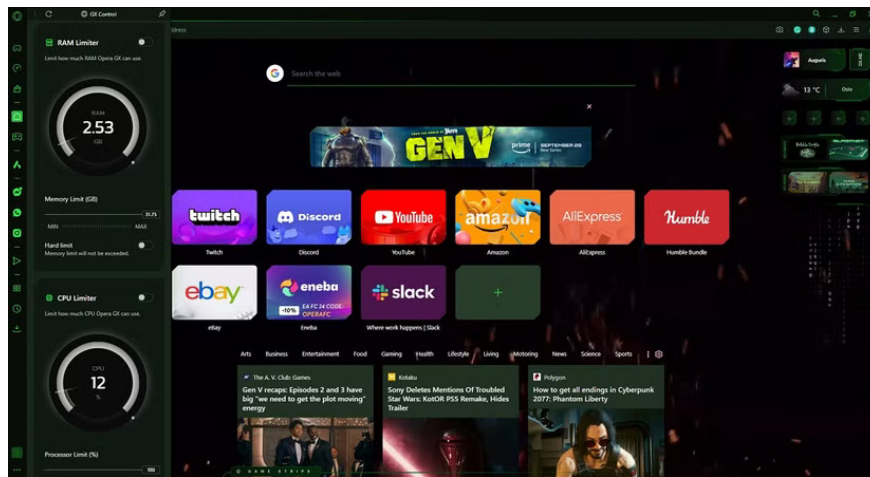

Two great examples are Opera GX and Microsoft Edge. But which of these two browsers is actually the best gaming browser ?

## Comparing Opera's GX Control and Microsoft Edge's Efficiency Mode

Both Opera GX and Microsoft Edge have features that let you limit their resource consumption during intense gaming sessions. Opera GX's tool is called GX Control, while Microsoft Edge has Efficiency Mode.

### Opera's GX Control

GX Control is one of the main reasons why Opera GX bills itself as the best web browser for gamers. The built-in control panel gives you control over every aspect of Opera GX's resource consumption. This panel allows you to take immediate action, such as Active Tab Killer, or you can set limiters that can be useful during intense gaming sessions.

GX Control comes with Network Limiter, which limits download and upload speeds for all activities performed through the browser. This can help reduce lag during online gaming sessions.

It also has a RAM Limiter and a CPU Limiter, which ensures enough system resources for games running in the background, regardless of whether Opera GX is running in the background or not.