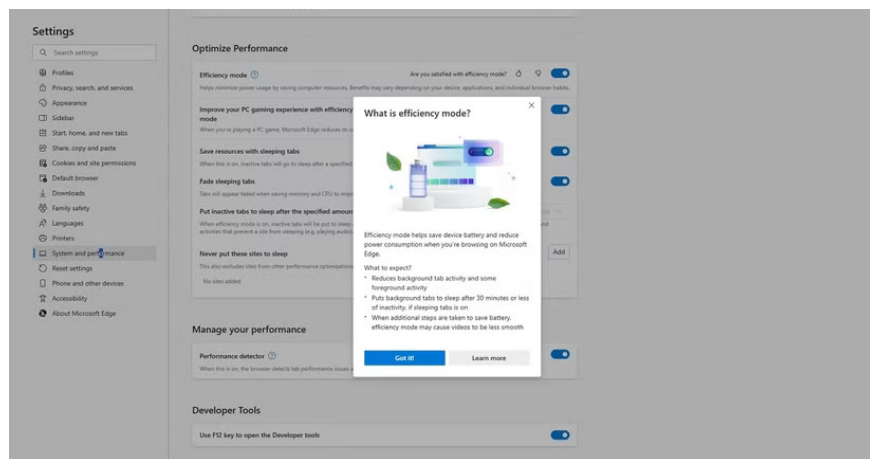

Compare Opera GX Corner and Edge Gaming Homepage

The world of gaming is constantly changing, so gamers may want the latest news at their fingertips. Both Opera GX and Microsoft Edge have built-in news feeds specifically for gamers, providing the latest news and developments from the gaming world. These news feeds are called GX Corner and Gaming Homepage.

Opera's GX Corner

GX Corner is a dedicated homepage, easily accessible from the Opera GX sidebar. Gamers will love GX Corner for not only its gaming-focused news feed, but also its game release calendar.