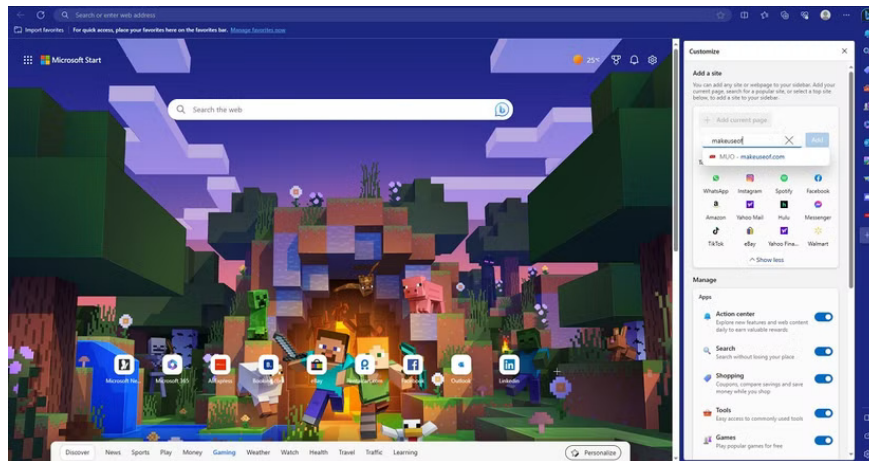

Meanwhile, Microsoft Edge's sidebar is much more flexible, allowing you to add almost any website to its list. Once you add a website, a quick launch icon appears in the sidebar, and clicking that icon brings up an optimized version of the website to fit the more vertically-focused screen.