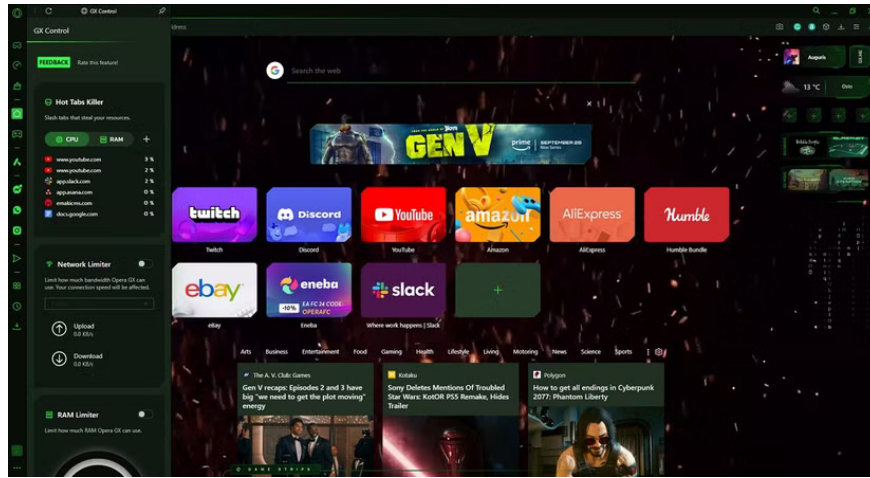

It also has a RAM Limiter and a CPU Limiter, which ensures enough system resources for games running in the background, regardless of whether Opera GX is running in the background or not.