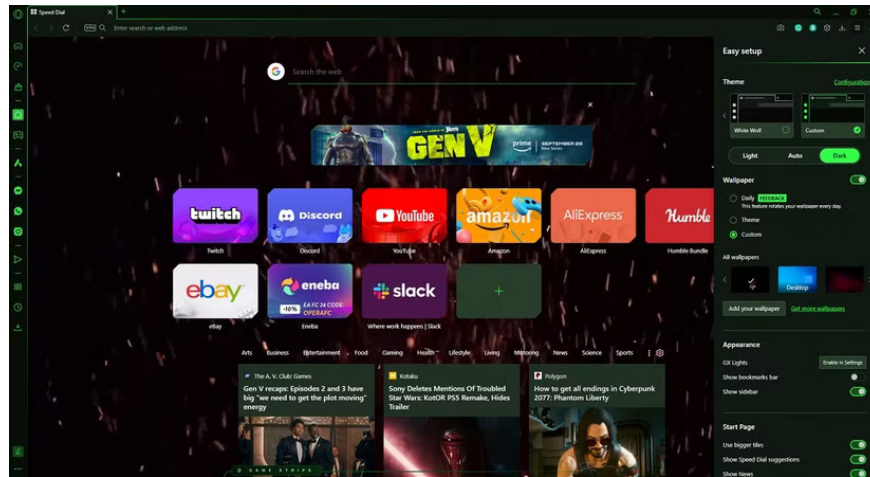

A regular keyboard and mouse are not the same as a gaming keyboard and mouse. So it is expected that a gamer's web browser will look different from your regular web browser. However, this is another area where the two web browsers approach things differently.

First, even after a clean install without any modifications, Opera GX still looks like the interface of a AAA game. This is further improved by the numerous pre-installed themes and customization options, which make it look even more theme-like.