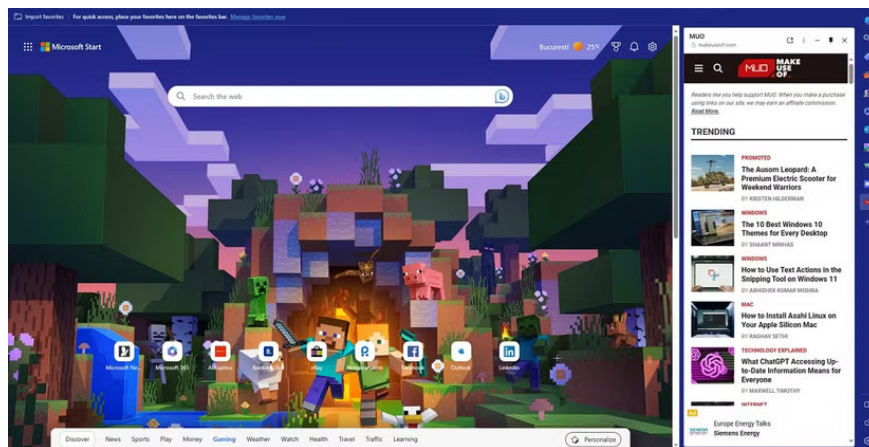

One thing that makes Microsoft Edge's Gaming Homepage notable is that it lets you complete daily challenges to earn Microsoft rewards.

## Opera GX and Microsoft Edge sidebar apps

Gamers are probably familiar with apps and services like Discord and Twitch. Both Opera GX and Microsoft Edge have built-in apps that provide direct access to these services right from the browser.

This means you won't have to install a dedicated Discord or Twitch app on your computer anymore, nor will you have to open and switch between tabs to access the web versions of those services. However, there are some differences in how the two browsers approach sidebar apps.

Meanwhile, Microsoft Edge's sidebar is much more flexible, allowing you to add almost any website to its list. Once you add a website, a quick launch icon appears in the sidebar, and clicking that icon brings up an optimized version of the website to fit the more vertically-focused screen.