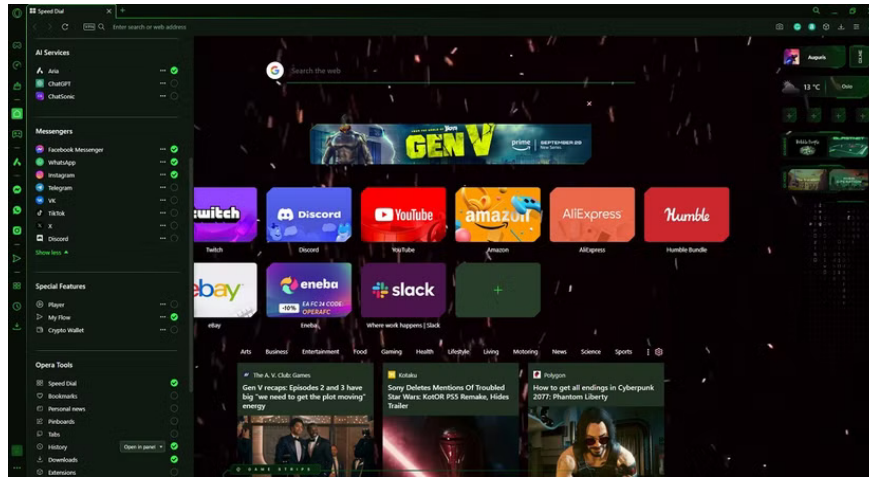

For example, Opera GX only has a handful of sidebar apps that are optimized to fit in the sidebar. These include Discord and Twitch, and popular messaging services like Facebook Messenger, WhatsApp, or Telegram.