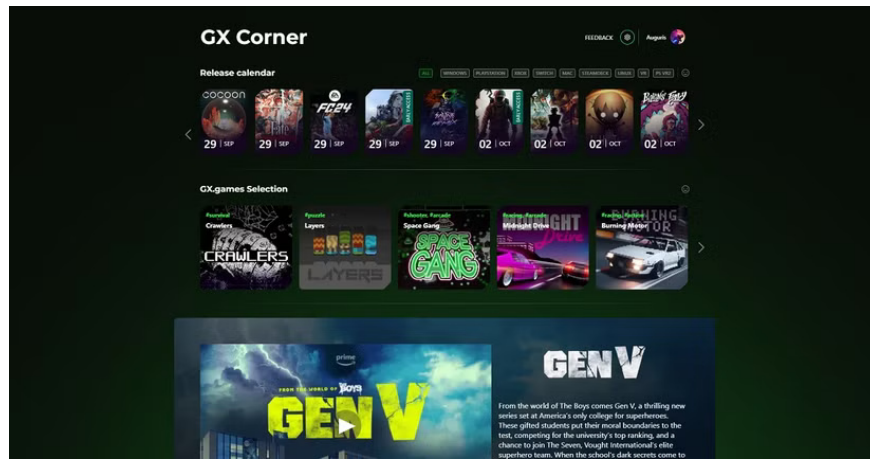

Overall, Efficiency Mode seems to be aimed at extending the battery life of mobile devices. Opera GX also has a battery saving feature, but it is not integrated into GX Control. Therefore, it needs to be enabled separately.

## Compare Opera GX Corner and Edge Gaming Homepage

The world of gaming is constantly changing, so gamers may want the latest news at their fingertips. Both Opera GX and Microsoft Edge have built-in news feeds specifically for gamers, providing the latest news and developments from the gaming world. These news feeds are called GX Corner and Gaming Homepage.

### Opera's GX Corner

GX Corner is a dedicated homepage, easily accessible from the Opera GX sidebar. Gamers will love GX Corner for not only its gaming-focused news feed, but also its game release calendar.