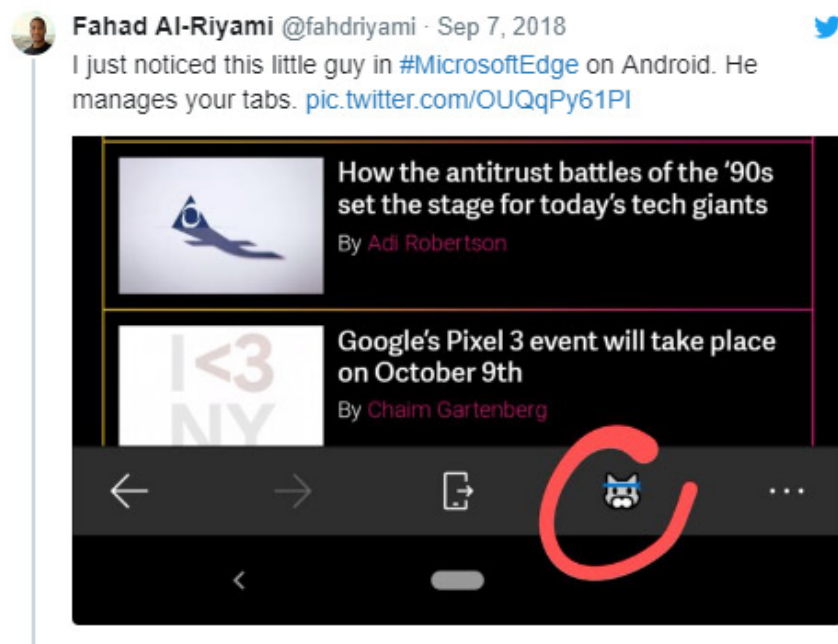

Open 100 Microsoft Edge tabs on Android, you will get interesting surprises

If you open more than 100 tabs in Microsoft Edge browser v42.0.0.2519 version, the icon showing the number of tabs will turn into Ninja Cat icon - Legendary cat in Windows.

If you open more than 100 tabs in Microsoft Edge browser v42.0.0.2519 version, the icon showing the number of tabs will turn into Ninja Cat icon - Legendary cat in Windows.

This change is currently only available in the beta version of Microsoft Edge and it may also appear in the official version coming soon.

Vishnu Nath
@VishnuNath
Easter egg if you have a ton of open tabs :)
10:02 PM - Sep 7, 2018

Before Microsoft Edge, Google Chrome also had this interesting feature. When users open more than 99 tabs on the Chrome browser, the Ninja Cat icon will also appear.