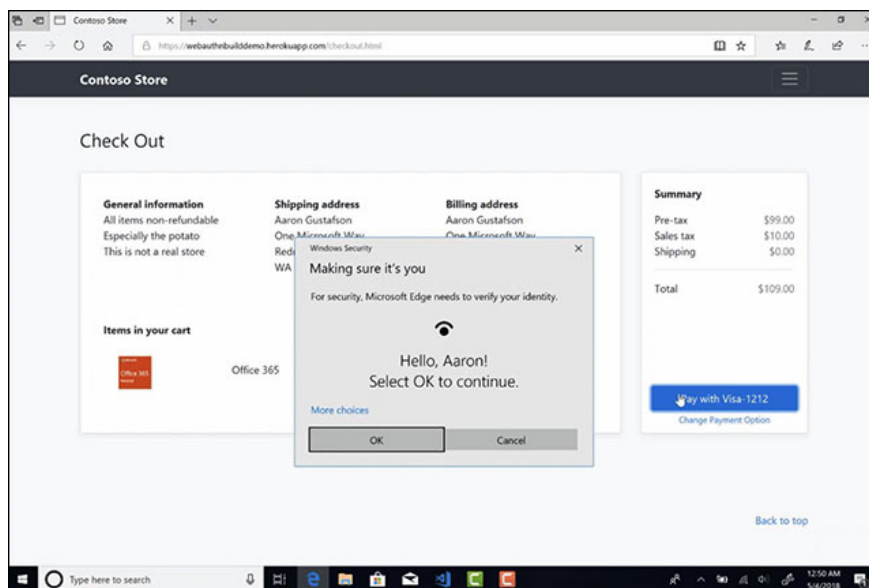

Now you can log in to the website on Edge by face or fingerprint

Microsoft Edge supports Web Authentication, allowing you to log in to the website on face browser, fingerprint, PIN or key of FIDO 2 security.

Microsoft Edge supports Web Authentication, allowing you to log in to the website on face browser, fingerprint, PIN or key of FIDO 2 security.

Microsoft recently announced support for Web Authentication in Edge browser, which helps increase security and easily log in without having to remember passwords.

'Security on the web is becoming increasingly important. We trust the browser to process credit card information, personal information and sensitive information such as medical records. All are protected by the old way - passwords. But passwords are hard to remember and insecure - often reused and easily stolen,' Microsoft said.

New features will be available from Windows 10 Insider Preview build 17723 or more, revolving around the hardware used with Windows Hello such as IR Camera, fingerprint sensor and website login.

Microsoft Edge can authenticate by fingerprint or face

Besides the ability to use fingerprint or face sensors to authenticate, you can also use the FIDO2 PIN or security key and any website that is not ready for the future without using a password, you can still use the External