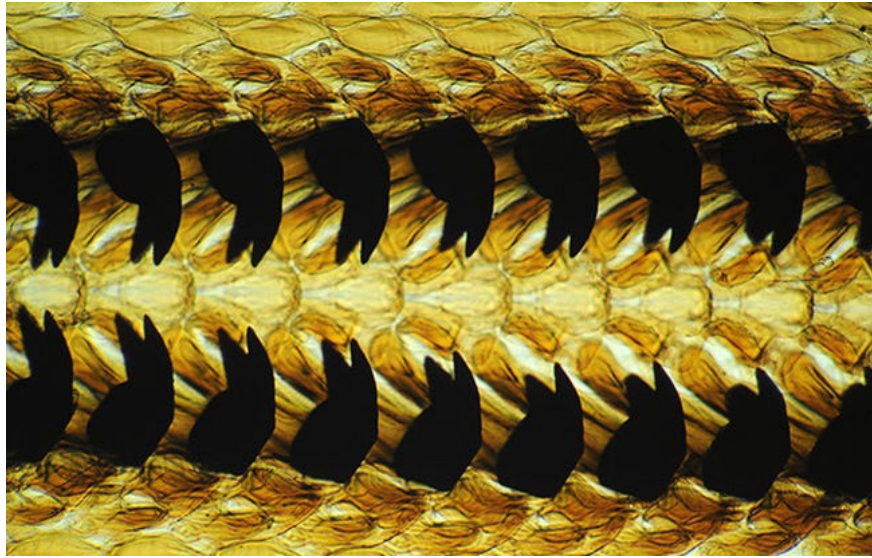

Not a shark or a crocodile, this is the world's most toothed creature with 15,000

Owning up to 15,000 teeth, this is the world's most toothed creature. And certainly no one would have expected that this creature was a slug or a snail.

Owning up to 15,000 teeth, this is the world's most toothed creature. And certainly no one would have expected that this creature was a slug or a snail. This number of teeth is not only in the mouth but also throughout the body of the organism.

The ceiling is the most toothed creature in the world.

According to statistics, they have between 2,000 and 15,000 microscopic, chitin-like teeth, which make up the exoskeleton of arthropods. These teeth are called micro teeth by scientists.

Images of snail teeth under a microscope.

According to scientists' estimates, the average durability of a tooth is about 5GPa, which is equivalent to the pressure to turn carbon into diamond under the Earth's crust.