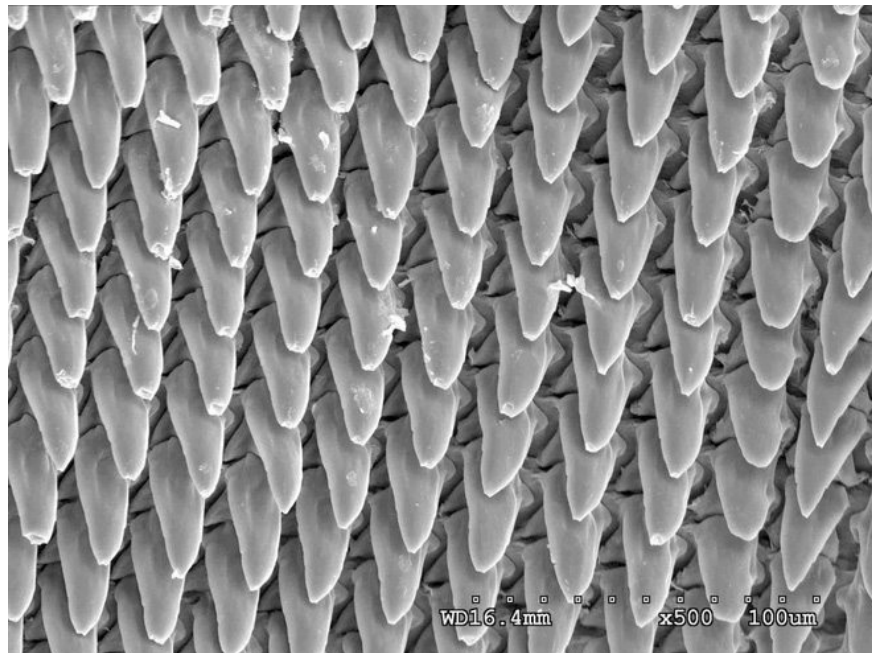

The ceiling is the most toothed creature in the world.

According to statistics, they have between 2,000 and 15,000 microscopic, chitin-like teeth, which make up the exoskeleton of arthropods. These teeth are called micro teeth by scientists.

The teeth of the slugs are distributed throughout the body.

These microscopic teeth form hundreds of rows on muscle fibers called radula, an organ that resembles a human tongue. Thousands of shaved tongue-like teeth are used to thin out plants or even other animals to get food.

The Department of Engineering at Portsmouth University in Great Britain conducted a survey of these micro teeth and found them to be as strong-resistant as the super-hard materials that humans produced. The reason is that their mineral fibers are pressed into a very solid structure.

Images of snail teeth under a microscope.

According to scientists' estimates, the average durability of a tooth is about 5GPa, which is equivalent to the pressure to turn carbon into diamond under the Earth's crust.