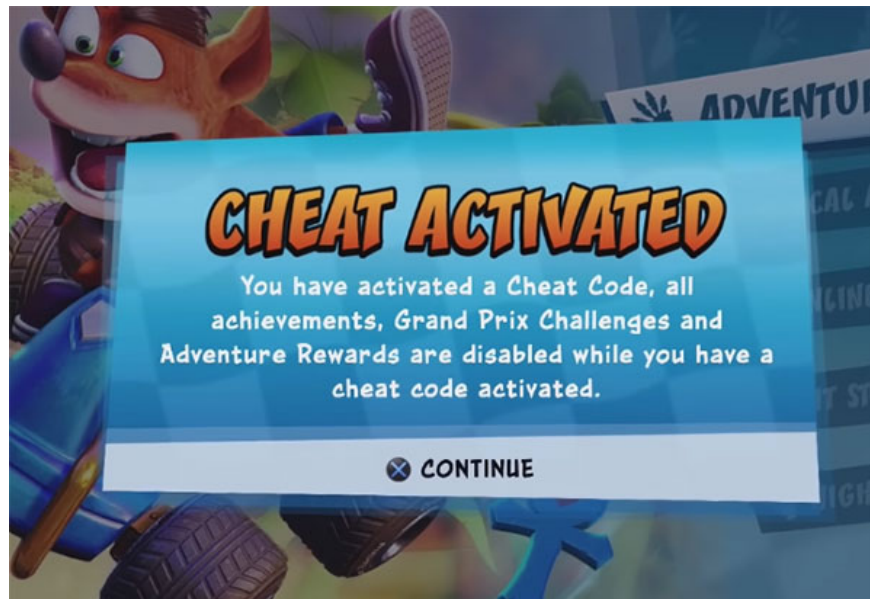

Crash Team Racing Nitro Fueled code for PS4