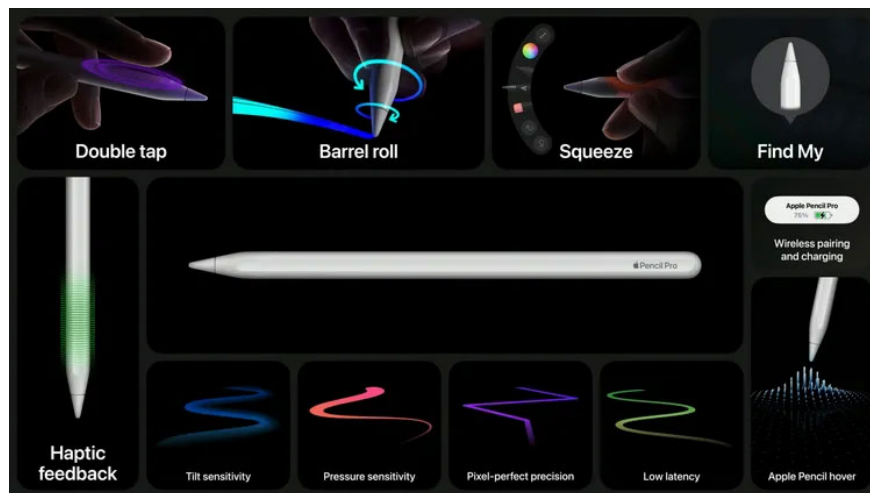

Newly launched Apple Pencil Pro: Adds Find My support, better drawing capabilities

Apple announced the third-generation Apple Pencil today during its 'Let Loose' event, adding Find My support and new capabilities to adapt the stylus for a variety of creative tasks.

Apple announced the third-generation Apple Pencil today during its 'Let Loose' event, adding Find My support and new capabilities to adapt the stylus for a variety of creative tasks. Available to order today for \$129 – the same price as the second-generation Apple Pencil – the new Apple Pencil Pro introduces features that closely resemble those found on tablet brushes dedicated, like the 'Barrel Roll' gyroscope feature and squeeze gestures to switch between software functions.

Apple Pencil Pro brings many advanced features compared to its predecessor, in addition to new features such as a squeeze gesture similar to the body on Apple AirPods Pro 2, allowing quick switching between tools and colors. different line colors and thicknesses, tactile feedback, emitting pulses when the user presses or double-taps the stylus.

feature, or using a squeeze feature to trigger software shortcuts. The Barrel Roll feature also allows animators to move and rotate multiple objects at once while recording actions in Procreate Dreams.