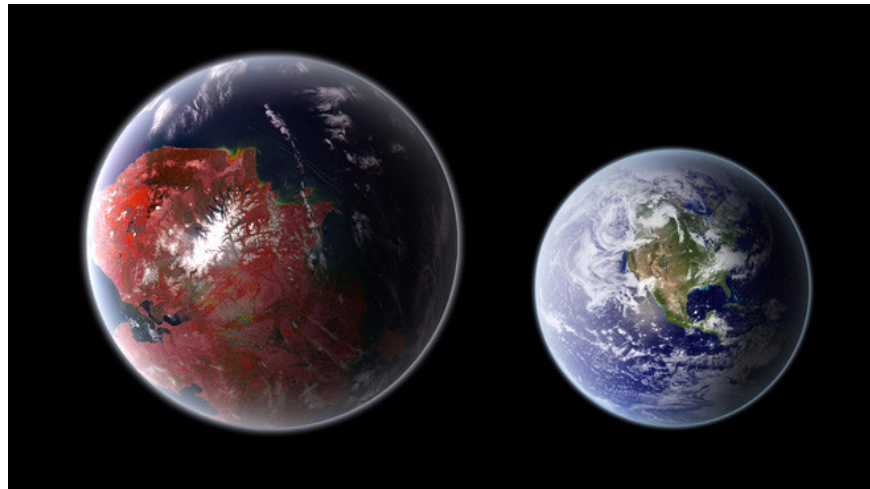

# New discovery of life on planet GJ 1132b, 'Super Earth' is 39 light-years away

Gliese 1132 b is an exoplanet orbiting a mother red dwarf named Gliese 1132, located south of the constellation Vela, about 39 light-years from our Earth, surrounded by an atmosphere.

Gliese 1132b is an exoplanet orbiting a "mother" red dwarf named Gliese 1132, located south of the constellation Vela, about 39 light-years from our Earth, surrounded by an atmosphere. Gliese 1132b is 1.4 times the size of the Earth and 1.6 times more massive than our planet.

As of April 2017, Gliese 1132b is the first Earth-like planet discovered to have a surrounding atmosphere.

Photo: PA.

Previously, scientists have only discovered the atmosphere in planetary planets, this is the first time they have discovered the atmosphere surrounding the outer planet, marking an extremely important step in the Search for alien life.

Researchers have discovered more hidden conditions of life outside this rocky planet using GROND imaging equipment of the 2.2 m MPG / ESO telescope in Chile.

The surface of Gliese 1132b is composed of 70% covered with silicate and 30% is iron, almost like the Earth but Gliese 1132b has a higher temperature than Earth and there is also an "abundant water world" with an atmosphere full of heat. This opens us up to hope for an environment capable of sustaining life in the future.