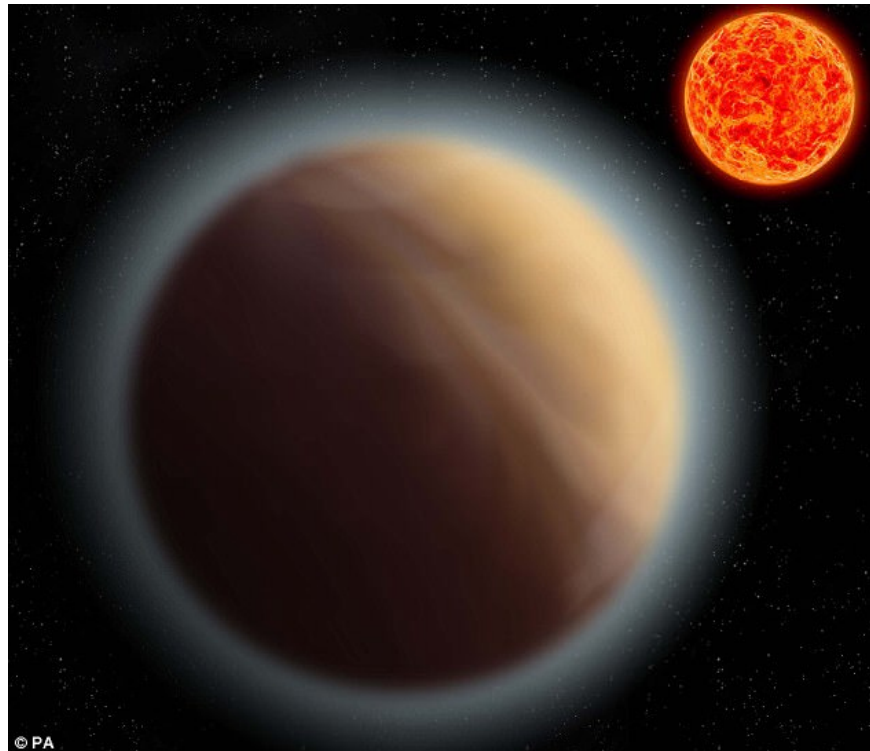

The team of researchers at Keele University (UK) and the Max Planck Institute of Astronomy (Germany) recently published the latest research on the atmosphere surrounding the super-Earth named **Gliese 1132b** (or GJ 1132b).

Gliese 1132b is an exoplanet orbiting a "mother" red dwarf named Gliese 1132, located south of the constellation Vela, about 39 light-years from our Earth, surrounded by an atmosphere. Gliese 1132b is 1.4 times the size of the Earth and 1.6 times more massive than our planet.

As of April 2017, Gliese 1132b is the first Earth-like planet discovered to have a surrounding atmosphere.

Photo: PA.

Previously, scientists have only discovered the atmosphere in planetary planets, this is the first time they have discovered the atmosphere surrounding the outer planet, marking an extremely important step in the Search for alien life.

Researchers have discovered more hidden conditions of life outside this rocky planet using GROND imaging equipment of the 2.2 m MPG / ESO telescope in Chile.

The surface of Gliese 1132b is composed of 70% covered with silicate and 30% is iron, almost like the Earth but Gliese 1132b has a higher temperature than Earth and there is also an "abundant water world" with an atmosphere full of heat. This opens us up to hope for an environment capable of sustaining life in the future.