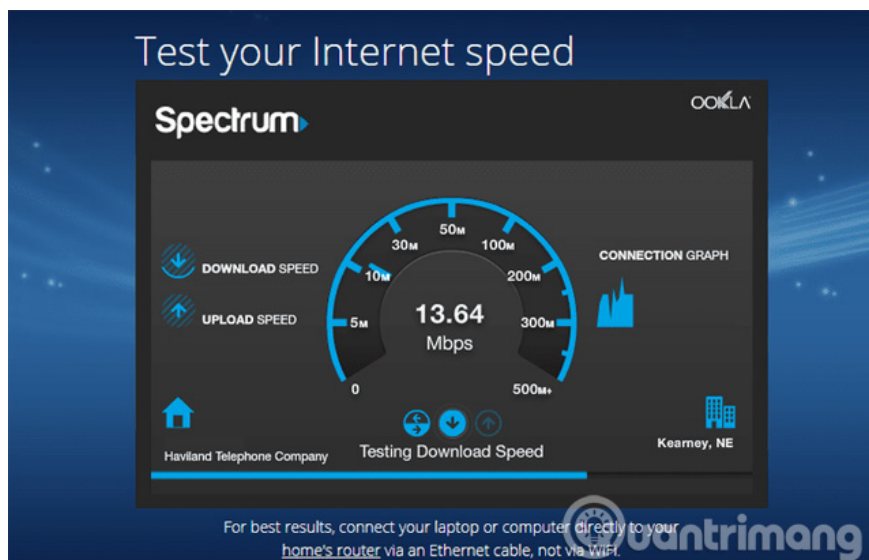

Network speed test with Charter Speed ??Test

The Charter Speed ??Test, officially called Charter Communications Nationwide Speed ??Test, is a network speed testing tool provided and recommended by Charter, the main US Internet service provider.

The Charter Speed ??Test, officially called Charter Communications Nationwide Speed ??Test, is a network speed testing tool provided and recommended by Charter, the main US Internet service provider. Check your Internet connection with Charter Speed ??Test for free. Although everyone can use this tool, it is best reserved for Charter customers.

How to check bandwidth with Charter Speed ??Test

Like most other network speed test tools, conducting Charter tests is simple, just one click to get started:

Step 1: Access spectrum.com and wait for the page to load. Because the test on this page uses Flash, it is necessary to use a device and browser that supports it.

Step 2: Touch or click the **Begin Test** button in the middle of the screen.

Step 3 : Wait for all three parts of the test to be completed, this process will take less than a minute.

When all is complete, a summary screen will appear, which will display download and upload bandwidth information along with Internet speed graphs during the test. Below you will also see some written results.