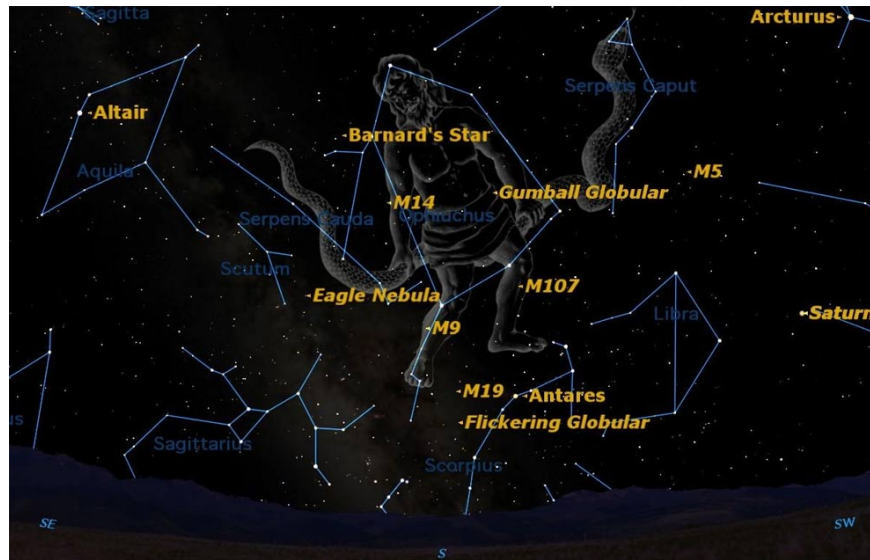

Things to know about the Ophiuchus zodiac sign.

Like all other constellations in the zodiac system, Ophiuchus was documented by the Greek astronomer Ptolemy in the 2nd century, and its name in Latin means "snake bearer" - the constellation Ophiuchus.

Snakes are often associated with doctors, so Ophiuchus is often linked to the image of healing. The Romans associated this constellation with Asclepius, who learned the secret of immortality by observing a snake healing its fellow snakes with herbs. Zeus killed Asclepius with a lightning bolt because he did not want everyone to be immortal, but later honored his good deeds by granting him a place in heaven.

The Babylonians associated this constellation with Nirah, a deity sometimes depicted with the upper body of a human and the legs of a serpent.

Ophiuchus is the 13th zodiac sign in astrology (not a science) and represents those born between November 30 and December 17.

Ophiuchus is a fairly large constellation, yet one of the least known. Although Ophiuchus touches the ellipse—the path the sun appears to take across the sky—astrologists for centuries overlooked it as part of the zodiac. The constellation finally received recognition in 2011 when NASA added Ophiuchus to its list of zodiac signs and rearranged the astrological calendar.

Ophiuchus [Oaf-ih-YOU-kus] spans 948 square degrees in area. It can be found in the northwest of the center of the Milky Way. It lies near the constellations Aquila, Serpens, Hercules, and opposite Orion. The southern part lies between Scorpion to the west and Sagittarius to the east. The location of Ophiuchus is:

1. Ecliptic: 17, 18 hours
2. Deviation: -4.24 degrees
3. Visible: between 80 degrees and -80 degrees
4. Best time to watch: In July around 9 PM.

The new order of the 13 zodiac signs, corresponding to birth dates according to NASA's new concept, is as follows: