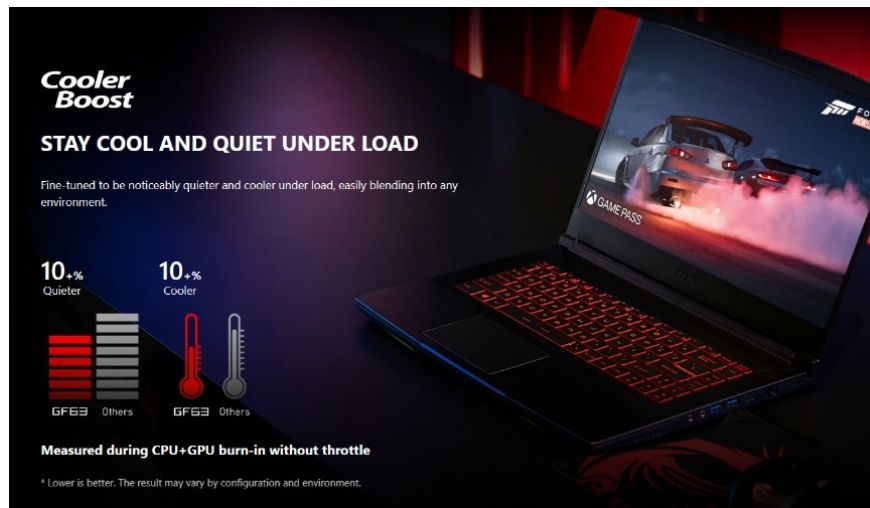

Article referenced from many sources

You finished reading the article "**MSI Thin GF63 12VE 460VN - Compact and powerful for entertainment needs**" edited by the [TipsMake](#) team. We hope this article has provided you with many useful tech tips and tricks. You can search for similar articles on tips and guides. Thank you for reading and for following us regularly.