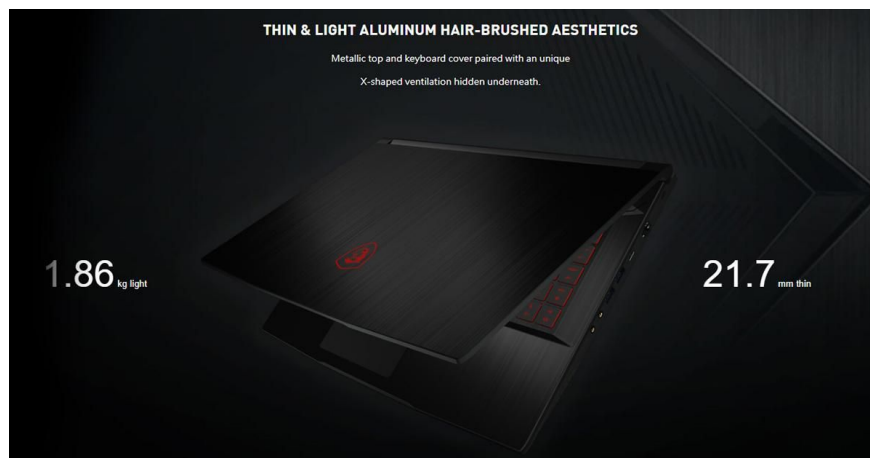

BATTERY UP TO 7H

The battery life can be up to 7 hours, ready to meet all your entertainment needs. You can choose from 2 versions currently available at TipsMake here:

[Products:58450,58207]

1. Outstanding and impressive new design of MSI Gaming GF63 Laptop series

MSI Gaming GF63 inherits the highly appreciated design of its predecessor. The design is characterized by gaming with traditional black color. The MSI Dragon logo 'red dragon' stands out on the case made of brushed Aluminum material with a strong gamer style.