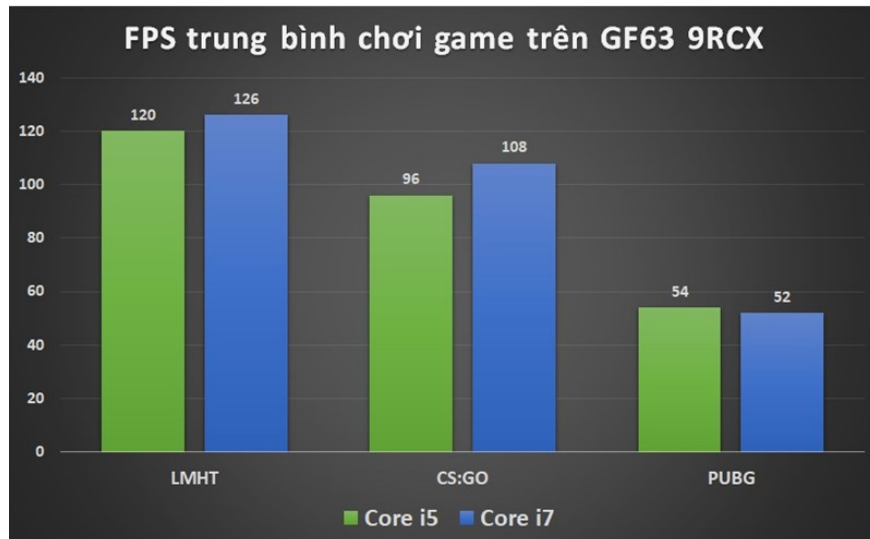

MSI Gaming GF63 9RCX 646VN Laptop is the cheapest product of MSI GF Series on sale at HACOM. For less than 19 million, you get a machine with Core i5 9300H processor, 8GB DDR4 (2666Mhz) internal memory, GeForce® GTX 1050Ti 4GB VGA and 512GB NVMe PCIe SSD hard drive. Up to now, GTX 1050TI is still a relatively powerful graphics card, helping you to play all games at basic settings. Actual testing on games, we have the following results: