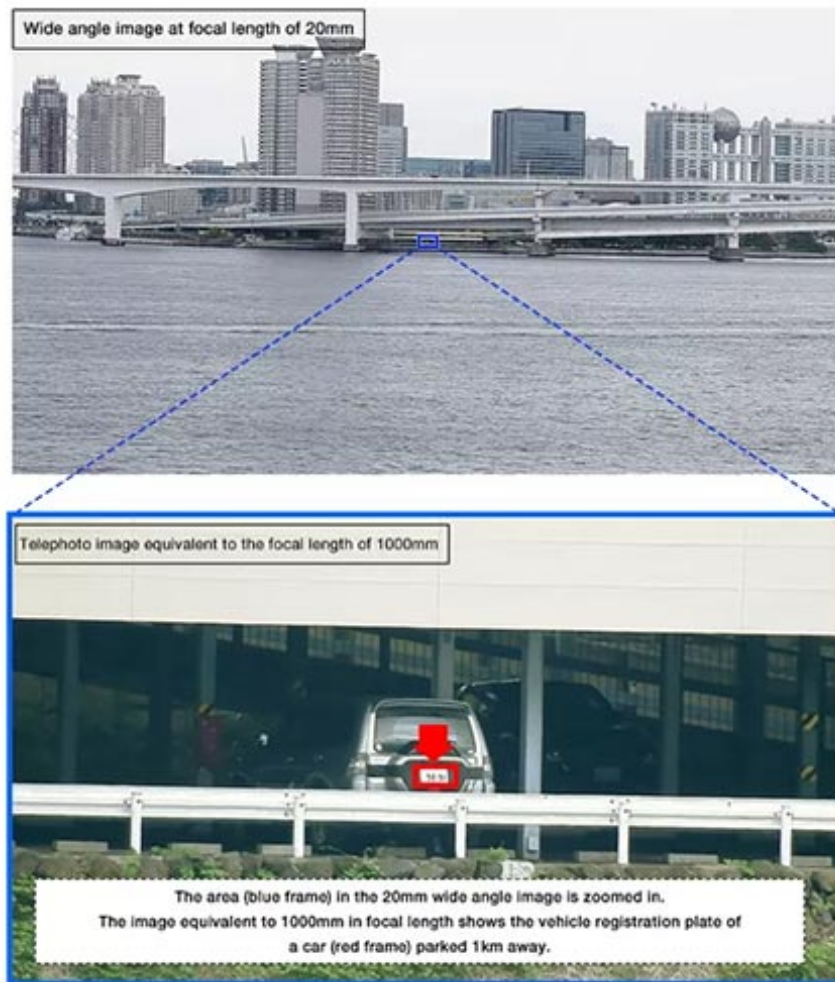

To reinforce the SX800's excellent practical use, Fujifilm has released a promotional video showing how this camera is capable of illuminating a series of hand gestures from a person standing 2.2km away (about 1.36 miles), while another video shows a clear picture of those visiting on the Tokyo Tower observatory from even more hegemonic distance, approximately 3km (about 1.86 miles).

1. China developed cameras that can take pictures 45km away, through fog and dust

Video advertising zoom capabilities and technology equipped on Fujifilm SX800

Or as the image below, Fujifilm's SX800 can clearly see all details printed on a license plate at a distance of 0.6 miles (1km) in relatively murky weather conditions.