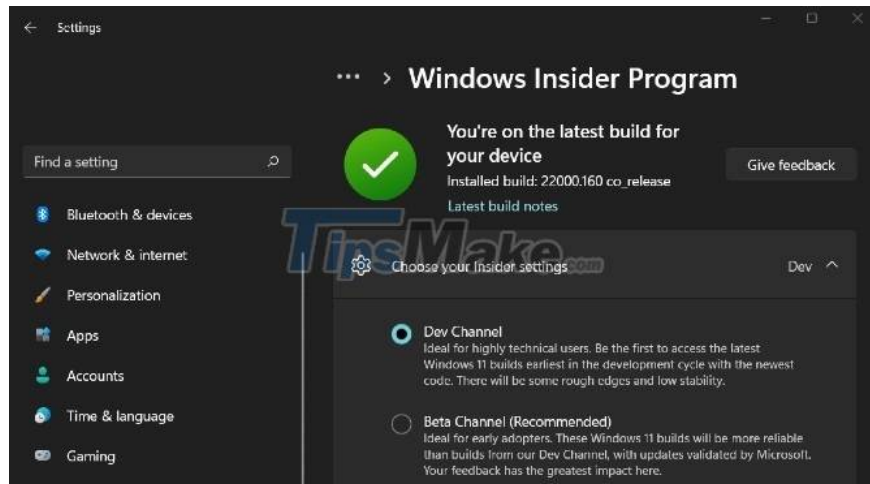

The official version of Windows 11 is expected to be released later this year. However, if you want to update Windows 11 for free, you may have to wait until early 2022.

You finished reading the article "**Microsoft warns that the next versions of Windows 11 Insider Preview Dev channel will be less stable**" edited by the [TipsMake](#) team. We hope this article has provided you with many useful tech tips and tricks. You can search for similar articles on tips and guides. Thank you for reading and for following us regularly.