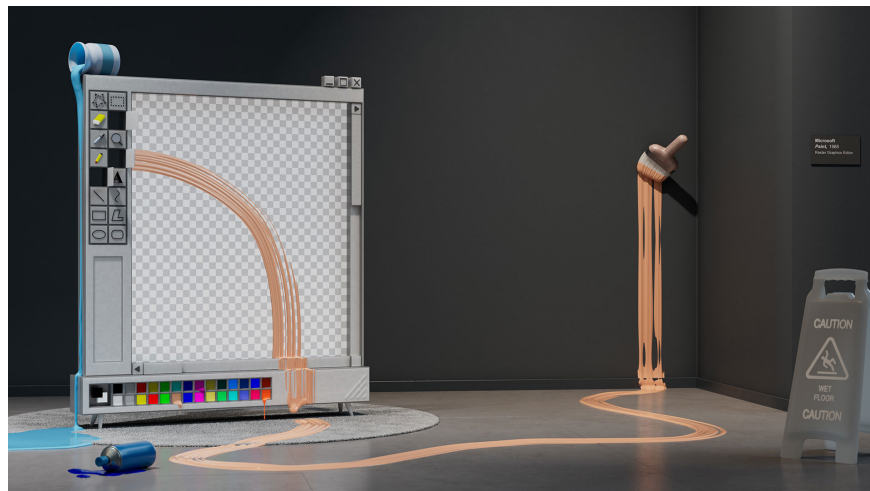

Clippy, the original virtual assistant character of Office applications appeared on Office 97 to 2003 and has been "dead" since the 2007 version of Office. Clippy impressing users is not a feature. useful but by the annoyance, more rigid. Microsoft reassures users that it is only "illustrative", and it will not be included in the Microsoft 365 suite.

Solitaire - a spider-based folk game that appeared on Windows 3.0 in 1990. Last May, this game just celebrated its 31st birthday. In 2019, it was included in the ranking of the most popular games of all time. Using this game itself to describe the legendary "super lag" image of Windows is probably not a bad idea at all.

The iconic Paint application has been 3D, but still has all the buttons and the classic gray area interface.

You finished reading the article "**Microsoft released a set of Nostalgic wallpaper images, reminiscent of iconic Windows images**" edited by the [TipsMake](#) team. We hope this article has provided you with many useful tech tips and tricks. You can search for similar articles on tips and guides. Thank you for reading and for following us regularly.