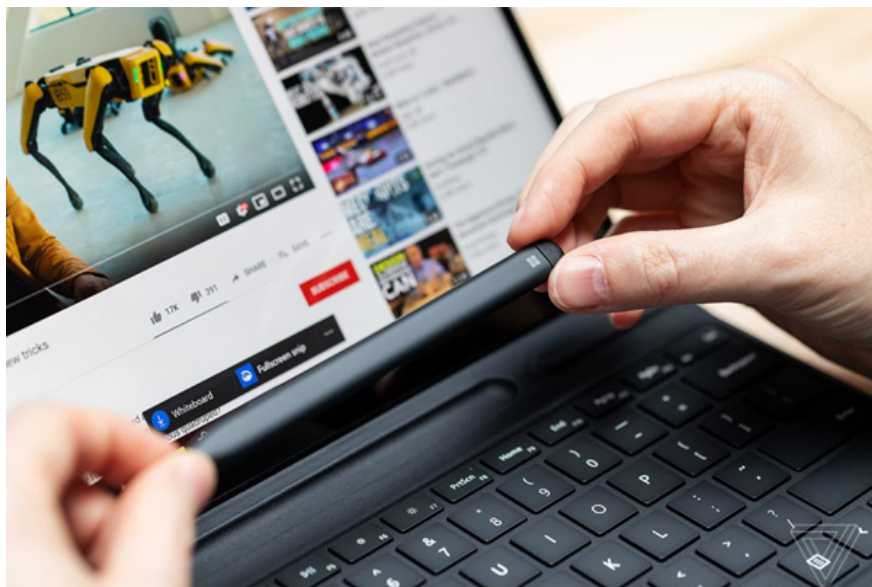

Microsoft has just launched the new Surface Pro X, which is rated as the most beautiful Surface it has ever created. Surface Pro X is improved on the screen, equipped with Qualcomm SQ1 chip.

Surface Pro X is designed a little differently than Surface Pro 7. According to Tom Warren of The Verge, the screen border of the Surface Pro X is made thinner.

The first special feature on the Surface Pro X is that the Mini DisplayPort has been replaced by two USB-C connectors. The 3.5mm headphone jack and the USB-A port have also been removed.

Surface Pro X is equipped with 13-inch screen, 2,880 x 1,920px resolution, 3: 2 aspect ratio, 267ppi pixel density, 1400: 1 contrast ratio. This model is only 5.3mm thin and weighs 774 grams.

The second special feature of this product is the SQ1 chip series created by Microsoft and Qualcomm. According to Microsoft, it has a built-in AI accelerator, 7W power consumption, performance ratio and 3 times more power consumption than Surface Pro 6. Surface Pro X has a longer battery life , up to 13 hours. It can achieve 80% battery after an hour of charging. Surface Pro X supports fast charging.

The Surface Pro X is equipped with a Type Cover keyboard that folds up to lift an angle that makes it easier to type, with more area for users to insert and charge the pen. When the pen is removed, a menu will automatically pop up to help you quickly perform drawing and writing operations.