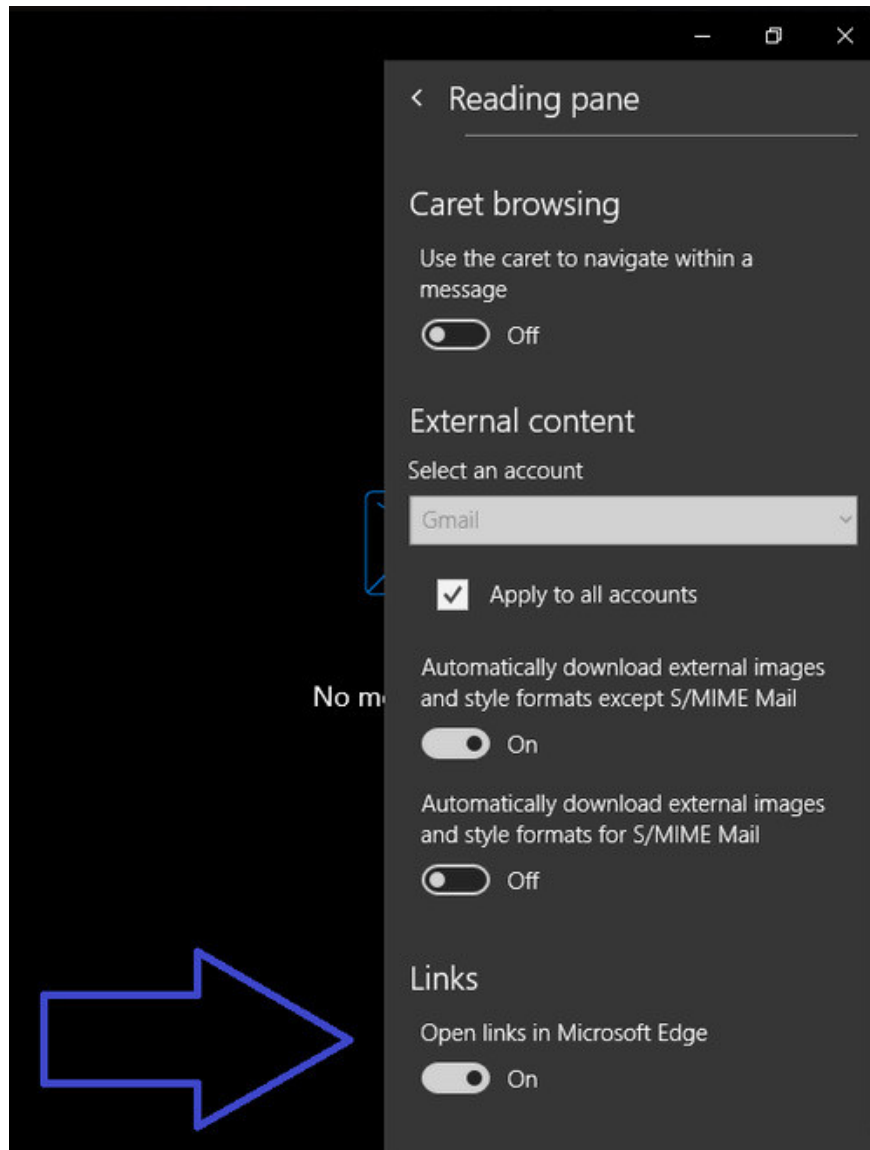

This feature will soon be released by Microsoft in upcoming builds. This decision by Microsoft showed that the company listened to customer feedback and chose a safer solution that forced users to choose to use Microsoft Edge to open the link or not.

See more:

1. Top 10 most popular browsers, Google Chrome tops, Second IE
2. Manage and delete browsing data on Microsoft Edge
3. How to manage passwords on Microsoft Edge
4. How to change the homepage in the web browser

You finished reading the article "**Microsoft changed the decision, will not force Windows 10 users to open the default link from Microsoft Edge anymore**" edited by the [TipsMake](#) team. We hope this article has provided you with many useful tech tips and tricks. You can search for similar articles on tips and guides. Thank you for reading and for following us regularly.