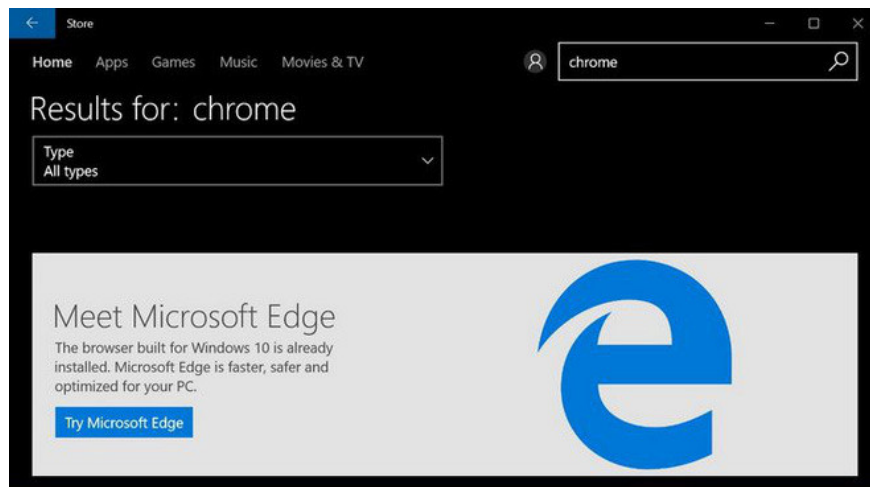

# Microsoft changed the decision, will not force Windows 10 users to open the default link from Microsoft Edge anymore

In the future, Microsoft will not force users to open link links on the default Microsoft Edge browser, but it will provide more options for users to decide whether to open the link via Microsoft Edge or select the process. Favorite browser to open.

To ensure maximum security, at the beginning of the year, Microsoft asked Windows 10 users to open links in the Microsoft Edge browser, nearly every third-party browser was sidelined.

In the context that Google Chrome is still taking the upper hand in the browser market, Microsoft's move is a trick to force users to switch to Edge more. According to data from analyst StatCounter, Google Chrome currently accounts for 66.87%, far exceeding Microsoft Edge with only 4.16%, as of the end of June 2018.

Even the Mail application is among the applications that must open the link on Microsoft Edge. This means that if there is a link in the mail and when the user clicks on any link, it will redirect and open on Microsoft Edge browser.