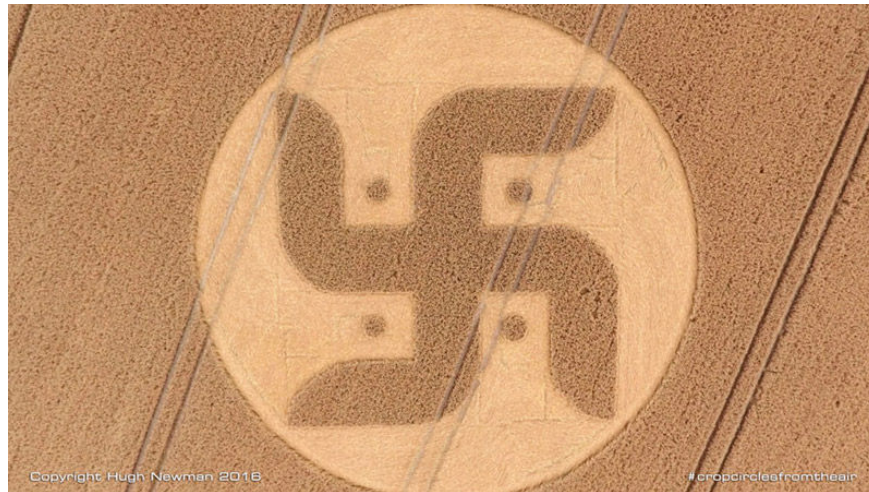

Marvel at the mysterious giant swastika circle that appears on the field

Many people believe that this is a sign of aliens left. However, people who do not believe in aliens say that it is most likely someone's artistic work.

Recently, a mysterious circle of **swastika** appeared unexpectedly on the field at Avery, Wilts, England.

Hugh Newman , a farmer, was surprised to discover that the crops on his field formed this 55-meter-wide circle. He had to use a flying camera to take a picture of this circle.

"The big problem is who cut those mysterious circles that farmers take care of their fields often without knowing it?" , Hugh Newman shared with confusion.

These are not the first strange circles to appear in the field this year. Last year, in **Argentina** , people also discovered another series of mysterious circles.

Many people believe that this is a sign of **aliens left** . However, people who do not believe in aliens say that it is most likely someone's artistic work.

You finished reading the article "**Marvel at the mysterious giant swastika circle that appears on the field**" edited by the [TipsMake](#) team. We hope this article has provided you with many useful tech tips and tricks. You can search for similar articles on tips and guides. Thank you for reading and for following us regularly.