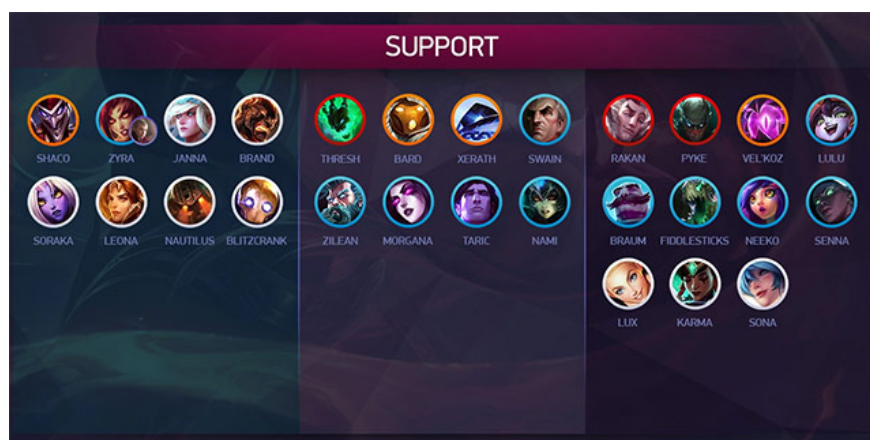

5. Chess support

1. **The best and most optimal champions (S-Tier):** Shaco, Zyra, Soraka, Janna, Brand, Leona, Nautilus, Blitzcrank.
2. **Good generals (A-tier):** Thresh, Bard, Xerath, Swain, Zilean, Morgana, Taric, Nami.
3. **Good champions (B-tier):** Rakan, Pyke, Vel'Koz, Lulu, Braum, Fiddlesticks, Neeko, Senna, Sona, Lux, Karma.

Above is a list of strong generals for each position in League of Legends 9.24 based on how easy or difficult. Now you know which champion to pick for your position in League of Legends 9.24.

You finished reading the article "**List of strong generals on all paths of League of Legends 9.24**" edited by the [TipsMake](#) team. We hope this article has provided you with many useful tech tips and tricks. You can search for similar articles on tips and guides. Thank you for reading and for following us regularly.