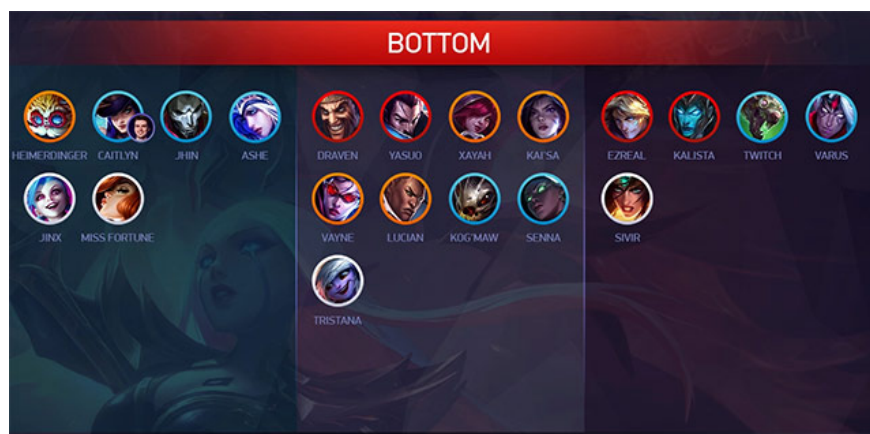

1. **The best and most optimal champion (S-Tier):** Heimerdinger, Jhin, Ashe, Caitlyn, Jinx, Miss Fortune.
2. **Good champions (A-tier):** Draven, Yasuo, Vayne, Xayah, Kai'Sa, Lucian, Kog'Maw, Senna, Tristana.
3. **Pretty champions (B-tier):** Ezreal, Kalista, Varus, Twitch, Sivir.