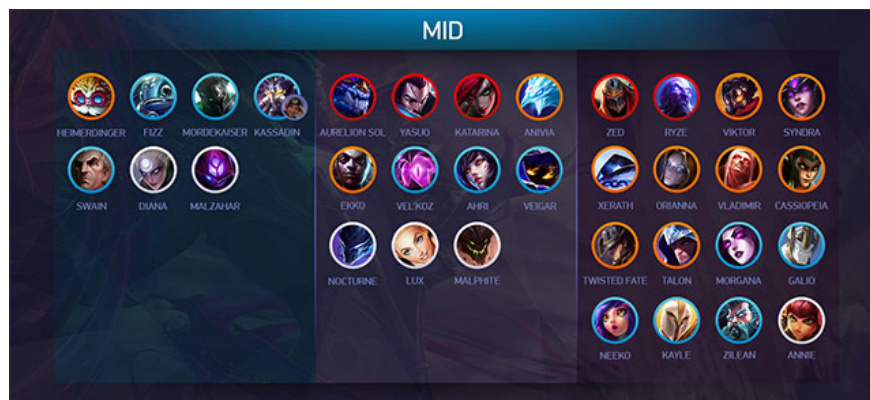

3. List of mid lane champions

1. **The best and most optimal champions (S-Tier):** Heimerdinger, Mordekaiser, Fizz, Kassadin, Swain, Diana, Malzahar.
2. **Good champions (A-tier):** Aurelion Sol, Katarina, Yasuo, Anivia, Ekko, Vel'Koz, Ahri, Veigar, Lux, Nocturne, Malphite.
3. **Pretty champions (B-tier):** Zed, Ryze, Viktor, Syndra, Xerath, Orianna, Vladimir, Cassiopeia, Twisted Fate, Talon, Morgana, Galio, Neeko, Kayle, Zilean, Annie.

4. List of Gunner Generals