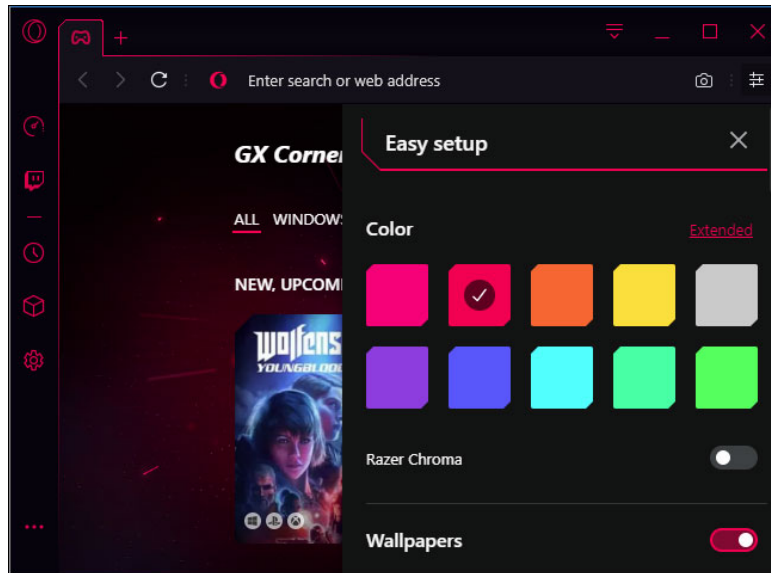

The answer is in the following article.

What is Opera GX?

Opera GX is a web browser for Windows PCs. Opera GX is a browser for use in games, because Steam's built-in browser works in Steam Overlay (a feature that allows users to chat and surf the web in the game without having to exit the desktop). It is also not available for game consoles like the Xbox One or PlayStation 4.

Like the standard Opera version, Chromium-based Opera GX, an open-source project that creates the foundation for the upcoming Google Chrome web browser and upcoming Chromium-based Microsoft Edge browser. The website will look like in Chrome and you can also install Chrome extensions in this browser.

Theme for gaming

The first thing you'll notice is the theme: Opera GX is a gaming browser, so it uses Dark themes and bright colors specific to peripherals and gaming PCs. With a quick click on the **Easy Setup** icon in the upper right corner of the browser, you can choose one of the available colors or any color you like. Custom wallpapers are also available.

The browser even has a built-in Razer Chroma feature. Activate the Razer Chroma option here and any color you choose in the browser will be copied on every Chroma-enabled accessory you own, like Razer's DeathAdder Elite gaming mouse or BlackWidow keyboard.