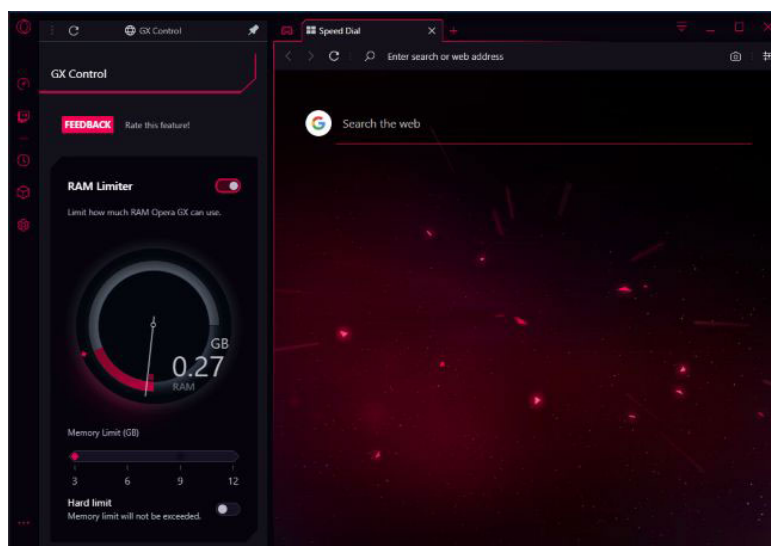

Features limited RAM and CPU

Features limited RAM and CPU