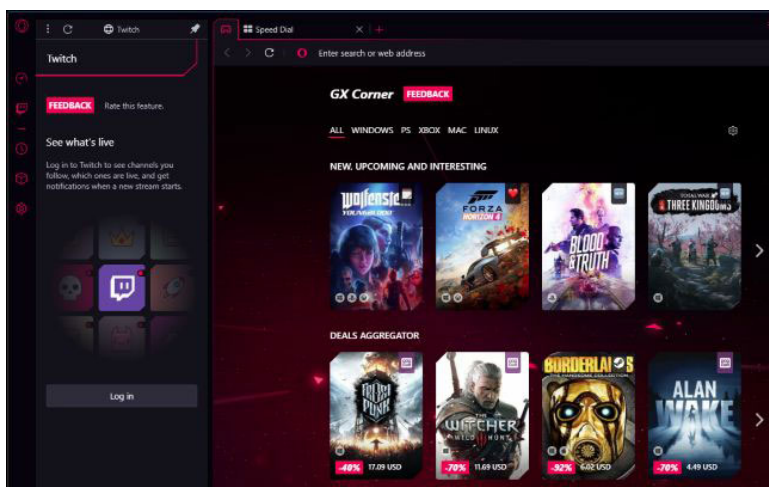

Apart from the theme and the integration of Razer Chroma, the most interesting feature is what the browser calls GX Control.

Click the GX Control button in the sidebar and you will get a control panel with '**RAM Limiter**' and '**CPU Limiter**' features . For example, you can force the browser to use only 3GB of RAM or limited to 10% of system CPU resources.

This is a pretty unique feature. Of course, enabling it will make your browser slower. But if you don't want to have to manually close tabs to free up resources for games, these features might help.

It is not clear whether you can increase performance from this. Windows has a task of automatically managing resources, but it doesn't always work correctly, which is why gamers tend to close the browser and not leave 100 tabs open in the background while playing games.

It is also worth noting that this browser will not speed up the web game. Its performance features are exclusively for exiting and limiting the resources available to web pages.

What does this gaming browser include?

This browser is built for gamers

This browser is built for gamers. The '**GX Corner**' panel is located in the left corner of the tab bar, containing news about upcoming games and a trading aggregator that links to the games being sold. The browser also has a '**Daily News**' section , which by default gives you a stream of news dedicated to gaming.

The sidebar has a built-in Twitch dashboard, in which you can browse the channels you follow, see who's streaming and even get notified when the channel you follow starts streaming.

Opera GX also plays GX Sound sound effects, including when you hover over the icons on the **Speed ??Dial (New Tab) page** . If you do not like, you can disable them.

You will also get the usual Opera browser features