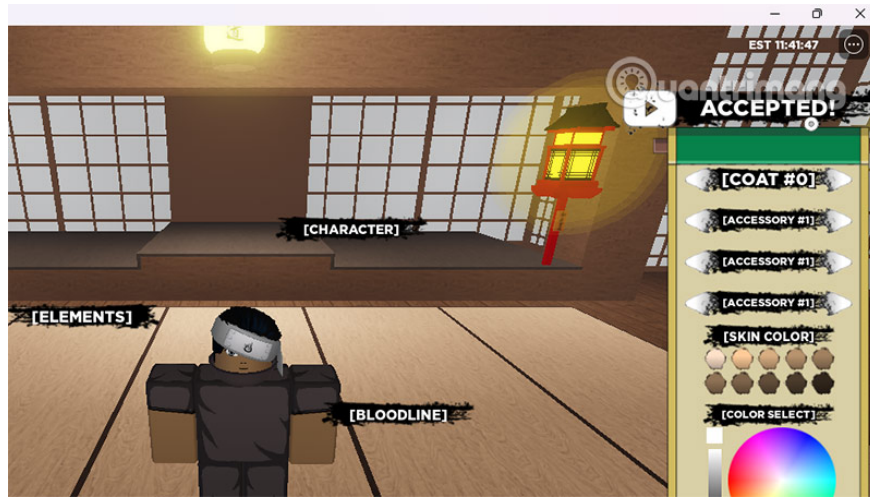

Instructions for entering Shindo Roblox code

Quick start Guide

1. **Step 1:** Right in the main interface, select the red up and down arrows in the upper left corner until you see the Edit tool.

- Step 2:** Select the Edit tool, in the Edit interface you will see in the upper right corner there is a Youtube icon and next to it is a code input box. Just enter codes that are still in use in this black code entry box, if the code is still in use

Specific instructions

Step 1: First select the up and down icon in the game features list in the upper left corner. Here there will be modes such as Play, Game mode.

Step 2: In the Edit interface, you will see in the upper right corner there is a code input box in which the Youtube Code will initially be filled in as shown below.

Step 3: When you see the Accepted message displayed, it means you have received the reward corresponding to the giftcode. Please enter a series of valid codes above into the code entry box to redeem rewards and select Complete Customization in the middle below the screen to enter the game.