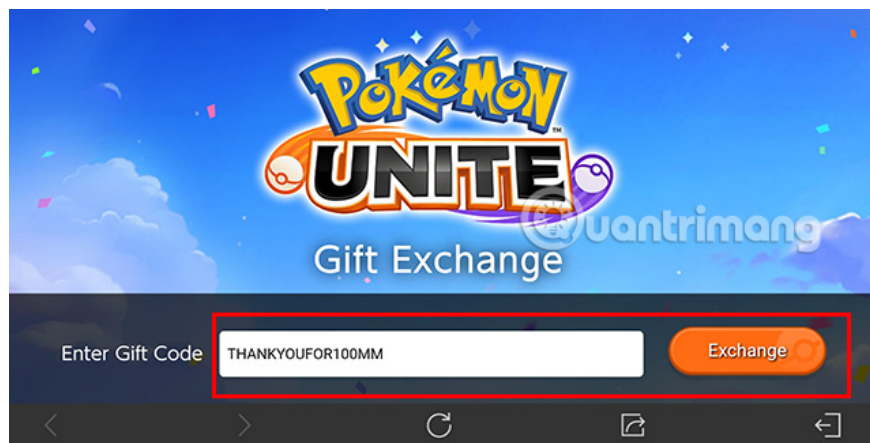

Pokemon Unite Giftcode Expired

In addition to the available codes mentioned above, you should also note the expired codes below to avoid wasting time entering the wrong code.

1. **WORLDS2022** - Get a Special T-Shirt as a reward.
2. **unite2022** – Gift Code for x1 Battle Point Boost Card for 7 days, x1 Glaceon license for 3 days, x1 Max Grade Trial Card for 7 days, & x1 Pikachu Set Rental for 7 days
3. **unite1st** – Gift Code for x1 Battle Point Boost Card for 7 days, x1 Glaceon license for 3 days, x1 Headband Corphish for 30 days, & x1 Max Grade Trial Card for 7 days

Instructions for entering Pokemon Unite game code

Players need to follow the steps below to enter the game code.

Step 1: Access Pokemon Unite on your device.

Step 2: Click on **the calendar icon** in the right corner of the interface.

Step 3: Here select the **Daily Events** tab

Step 4: Next, scroll down to select the **Gift Exchange** section and click the **Exchange** button.

Step 5: Enter the game code into the new blank box that appears and press **Exchange** to complete the code entry process.