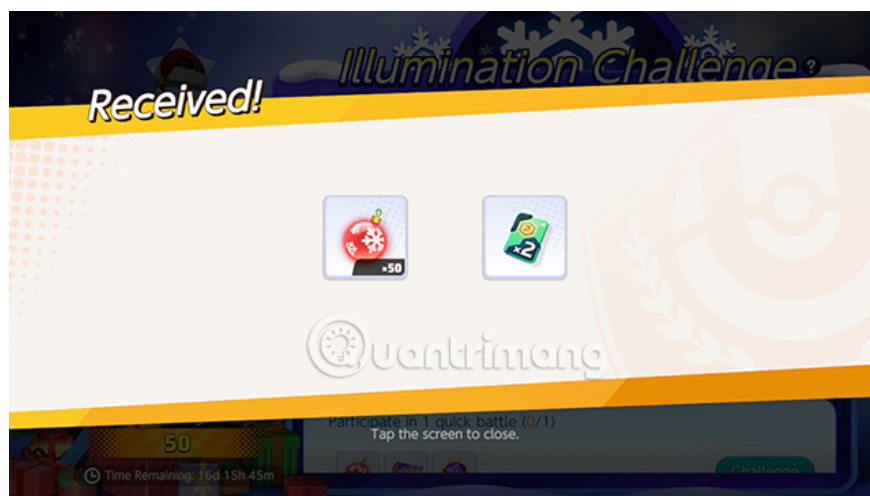

Why is the giftcode you entered not successful?