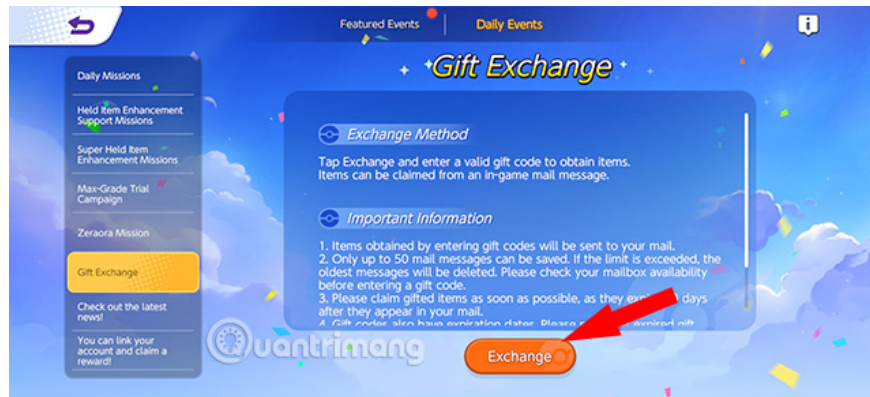

Pokemon Unite Giftcode Expired

In addition to the available codes mentioned above, you should also note the expired codes below to avoid wasting time entering the wrong code.

1. **WORLDS2022** - Get a Special T-Shirt as a reward.
2. **unite2022** – Gift Code for x1 Battle Point Boost Card for 7 days, x1 Glaceon license for 3 days, x1 Max Grade Trial Card for 7 days, & x1 Pikachu Set Rental for 7 days
3. **unite1st** – Gift Code for x1 Battle Point Boost Card for 7 days, x1 Glaceon license for 3 days, x1 Headband Corphish for 30 days, & x1 Max Grade Trial Card for 7 days

Instructions for entering Pokemon Unite game code

Players need to follow the steps below to enter the game code.

Step 1: Access Pokemon Unite on your device.

Step 2: Click on **the calendar icon** in the right corner of the interface.

Step 3: Here select the **Daily Events** tab

Step 4: Next, scroll down to select the **Gift Exchange** section and click the **Exchange** button.

Step 5: Enter the game code into the new blank box that appears and press **Exchange** to complete the code entry process.