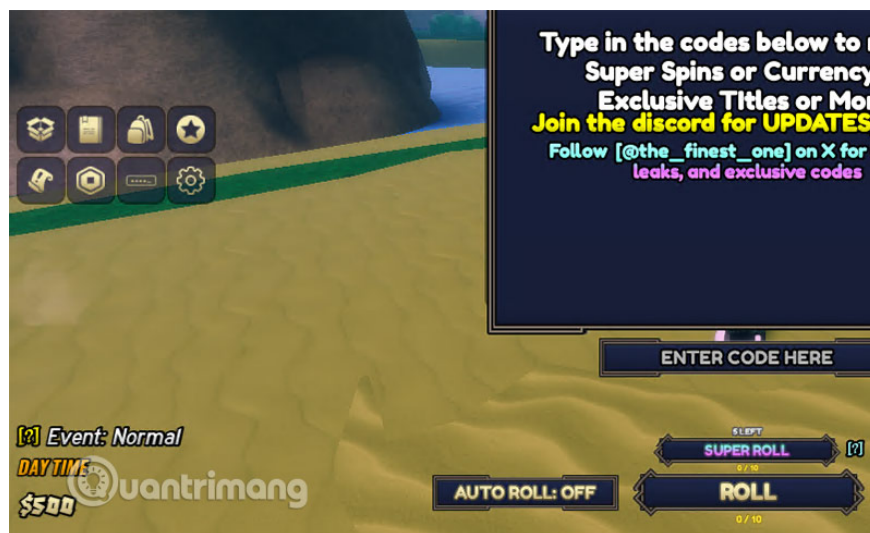

Step 4: If it is an amount, you will see them added to the amount available in the game. Thanks to this money, you will be able to expand your inventory, buy items, use services and more.