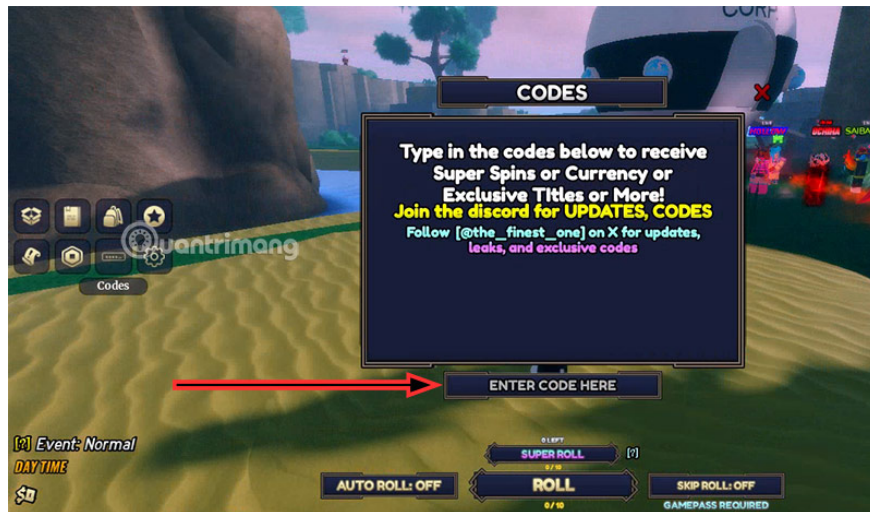

Latest Anime Roulette Code

Code	Code usage time
SHOWTIME	Still in use
FIVETHOUSANDLIKES	Still in use
TOOKTOOLONG	Still in use
RELEASE	Still in use
BUGFIXZ	Still in use
THOUSANDLIKES	Still in use

How to enter Anime Roulette game code to redeem rewards

Step 1: To enter the code, go to the game, then select the icon to open the code entry panel as shown below.

Step 2: Enter all valid game codes into the code entry box. If the code you enter is still valid, gifts will automatically be added to your character.