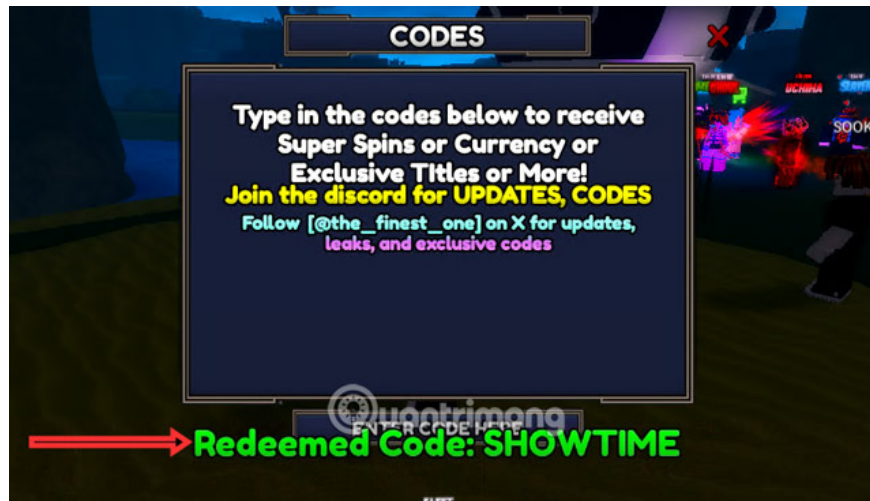

Latest Anime Roulette Code

Code	Code usage time
SHOWTIME	Still in use
FIVETHOUSANDLIKES	Still in use
TOOKTOOLONG	Still in use
RELEASE	Still in use
BUGFIXZ	Still in use
THOUSANDLIKES	Still in use

How to enter Anime Roulette game code to redeem rewards

Step 1: To enter the code, go to the game, then select the icon to open the code entry panel as shown below.

Step 2: Enter all valid game codes into the code entry box. If the code you enter is still valid, gifts will automatically be added to your character.

Step 3: The game code reward notification will let you know which code you have successfully redeemed.

Step 4: If it is an amount, you will see them added to the amount available in the game. Thanks to this money, you will be able to expand your inventory, buy items, use services and more.