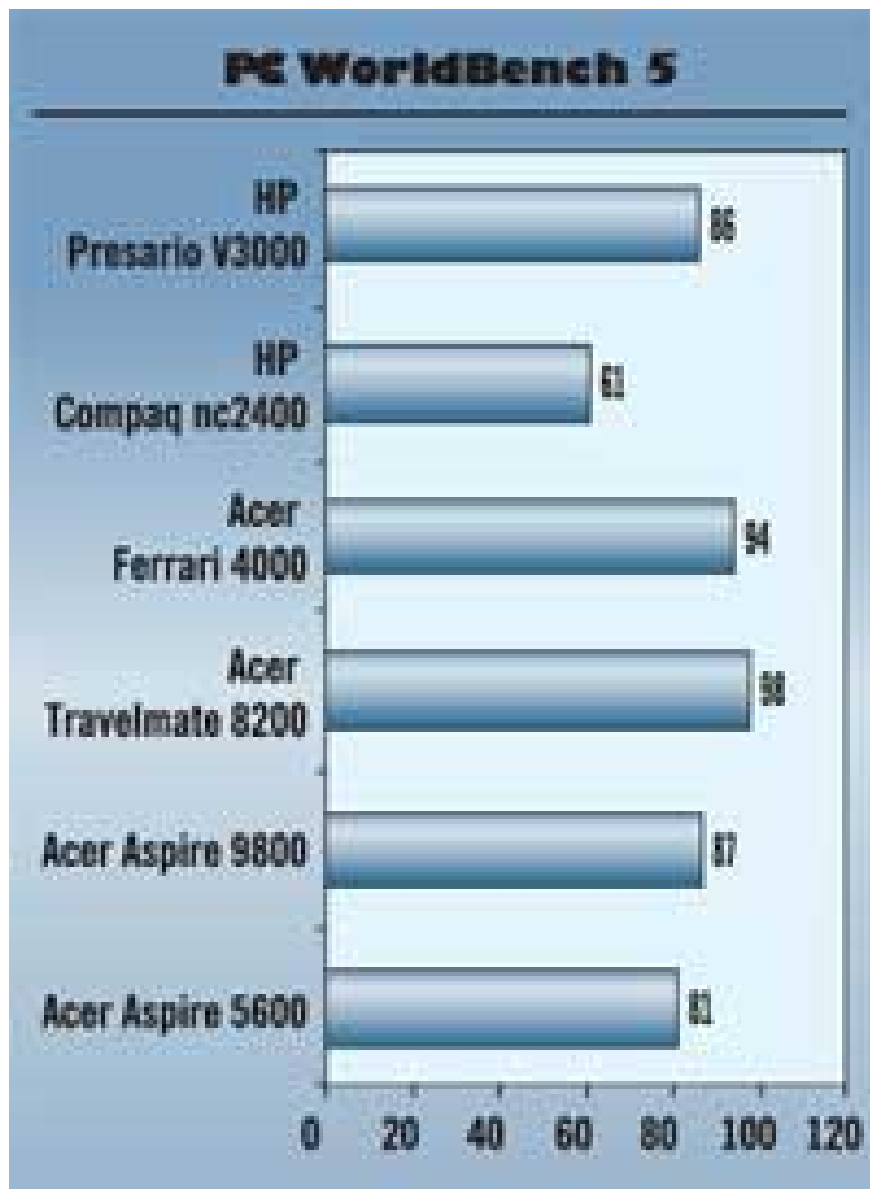

The device is quite powerful, running the Intel Core Duo T2300 1.66GHz, DDR2 1GB, NVIDIA GeForce Go7600 graphics and 120GB hard drive. However, the Aspire 9802WKM_i PC's WorldBench score is only quite good: 87 points, some applications run almost the same as the Aspire 5602NWLM junior, such as multi-tasking, Microsoft Office or Photoshop. As for battery life, it is clear that the Aspire 9802WKM_i is a genuine "desktop" device, so the battery life of the device cannot be compared to other models because of the big difference. But in general, the test, Aspire can pass 1 hour.

It comes with Windows XP home SP2 operating system, a set of tweaking and security tools Acer Empowering Technology is very useful and Microsoft Works 8.5 software suite.

Acer Travelmate 8204WML_i

Still very "Acer" style, Travelmate series is for people who have to travel a lot, so Travelmate 8204WML_i is reinforced with Acer's unique carbon fiber shell, the elegant gray checkerboard pattern is elegant and elegant. The 15.4 widescreen display is quite sharp but not very bright and the viewing angle is limited compared to other Acer models using CrystalBrite technology, simply because Acer Travelmate 8204WML_i is not intended for multimedia entertainment. However, the real resolution of the screen is quite high, up to 1680x1050 so the