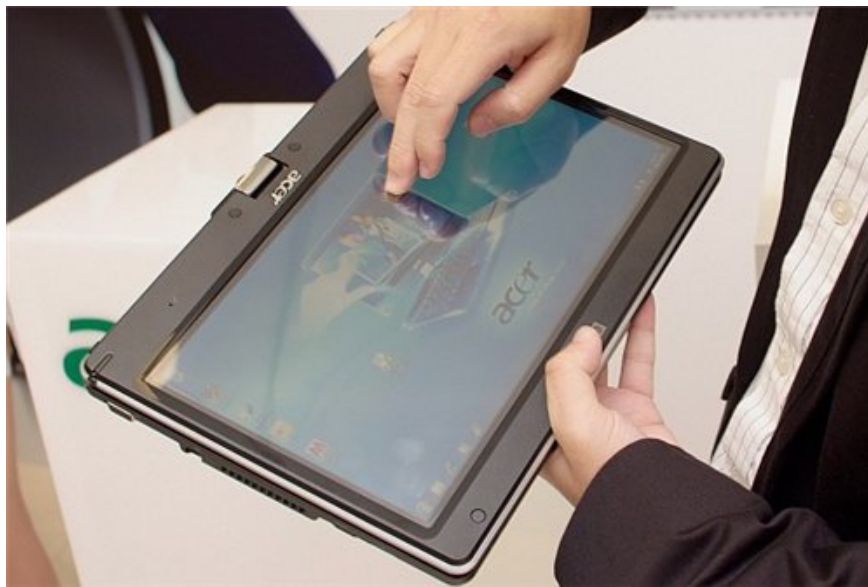

Laptop swivel screen of Acer

Acer Aspire 1420P is a multi-touch screen rotation version of the cheap ultraportable Aspire 1410 laptop using Intel CULV power-saving processor ...

Acer Aspire 1420P is a multi-touch screen rotation version of the cheap Aspire 1410 ultraportable laptop using Intel CULV power-saving processor.

Acer Aspire 1420P has a touch-screen design like the tablet PC. *Photo of Cnet.*

Aspire 1420P has a touch screen design like tablet PC tablet and owns a configuration of energy-saving ultraportable laptop with Intel CULV processor, 4 GB RAM, HDD 250 hard drive GB, full Bluetooth connectivity, Wi-Fi 802.11b / g / n, additional mobile connectivity options include UMTS / HSPA / HSDPA / GSM / GPRS / EDGE, besides 3 USB ports, video outputs HDMI, VGA, integrated webcam, and 6-cell 5,600 mAh battery.

Actual image of Acer Aspire 1420P during the launch of Acer computer running Windows 7 took place last weekend in Taiwan.

Acer Aspire 1420P next to Acer Ferrari One.

Rotating screen design of tablet PC.

It has 3 USB ports, including both HDMI and VGA video outputs.

Chiclet keyboard "hybrid", floating keys but not wide spacing.

Multi-touch screen touches 11.6 inches resolution of 1366 x 768 pixels.

On the hands of pretty models on launch.