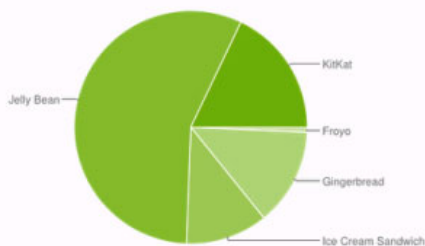

KitKat accounts for nearly 18% of all Android devices

Google has just released statistics of Android versions being used by users around the world in June. Accordingly, the latest version of KitKat is now available on nearly 18% of total Android devices.

Google has just released statistics of Android versions being used by users around the world in June. Accordingly, the latest version of KitKat is now available on nearly 18% of total Android devices.

The number of devices using KitKat increased by 4.3% to 17.9%. Although Android 4.2 increased slightly, in general, Jelly Bean version still decreased in number of users to 56.5%. Gingerbread and Ice Cream Sandwich versions also witnessed the same thing when they fell to 13.5% and 11.4% respectively. In the end, the "ancient" Froyo version lost 0.1% but is still present in the list when accounting for 0.7% of the current Android devices.

Version	Codename	API	Distribution
2.2	Froyo	8	0.7%
2.3.3 - 2.3.7	Gingerbread	10	13.5%
4.0.3 - 4.0.4	Ice Cream Sandwich	15	11.4%
4.1.x	Jelly Bean	16	27.8%
4.2.x		17	19.7%
4.3		18	9.0%
4.4	KitKat	19	17.9%

You will not see **Android L** appear on this list because this fall, the next version of Android will be officially released. Moreover, Android L also needs to have fewer faces on at least 0.1% of devices to be included in Google statistics. It is very difficult to happen at the moment because Android L only has a test version on 3 devices: **Nexus 4** , **Nexus 5** and **Nexus 7 2013** .

Looking back at the old versions of Android, it is not clear whether *Gingerbread* or *Ice Cream Sandwich* will disappear before. This is just a matter of time because older devices are now limited in hardware, and manufacturers have no incentive to offer software upgrades. In addition, the Android user community also tried to update itself with prepared ROMs, making older versions more and more rare.

You finished reading the article "**KitKat accounts for nearly 18% of all Android devices**" edited by the [TipsMake](#) team. We hope this article has provided you with many useful tech tips and tricks. You can search for similar articles on tips and guides. Thank you for reading and for following us regularly.