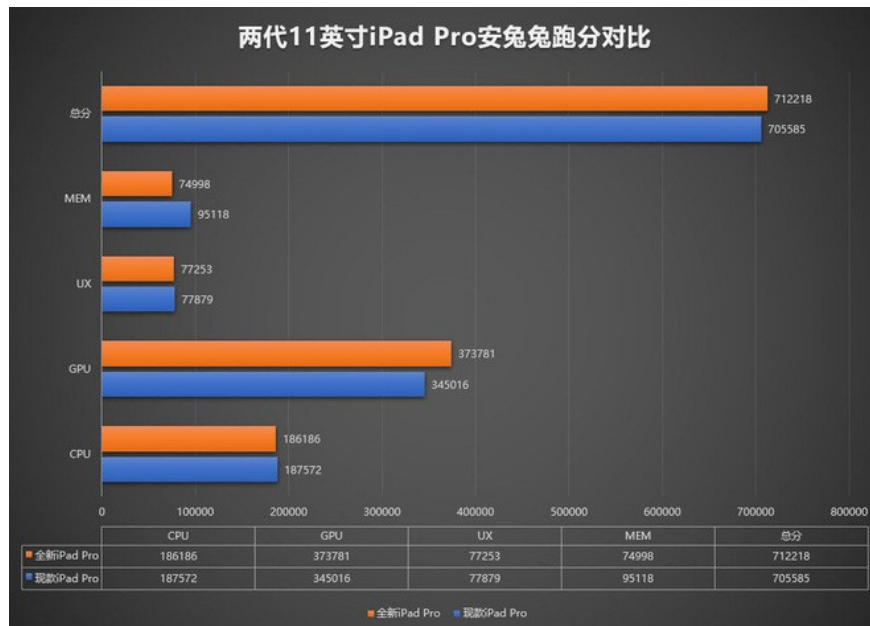

The higher GPU score is not only good for 3D gaming and application experiences, but also augmented reality augmented reality features coming soon.

Compare scores between iPad Pro 2020 (orange) and iPad Pro 2018 (blue).

Although it is a new generation of processor, it does not mean that Bionic A12Z scores are better than Bionic A12X. In CPU and UX tests, the Bionic A12Z scores are slightly lower than the A12X. Even in the MEM memory speed test, the iPad Pro 2020 score - 74,998 points - is 20% worse than the 2018 iPad Pro, which has a score of 95,118 points.

The scores above show that, except for a significant improvement in GPU performance, the processor on the iPad Pro 2020 does not improve much in speed compared to the iPad Pro line released in 2018. Even so, for For daily use, it is difficult for users to recognize these speed differences. Therefore, the benefit of adding a LiDAR scanner to the camera cluster can overcome these differences and is a compelling reason for users to upgrade.

Refer to TechRadar

You finished reading the article "**It turns out the iPad Pro 2020 is only 1% faster than the 2018 iPad Pro**" edited by the [TipsMake](#) team. We hope this article has provided you with many useful tech tips and tricks. You can search for similar articles on tips and guides. Thank you for reading and for following us regularly.