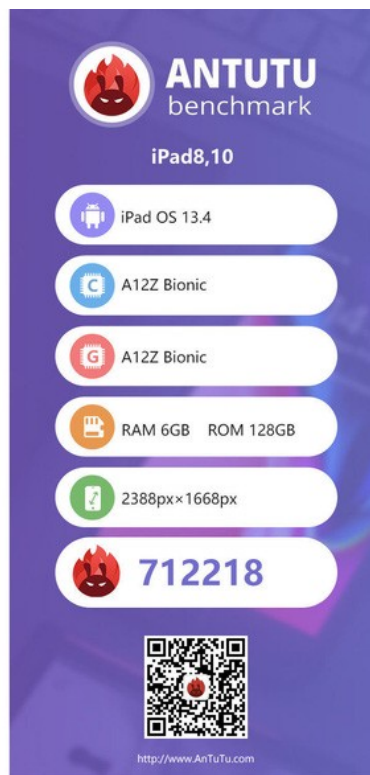

It turns out the iPad Pro 2020 is only 1% faster than the 2018 iPad Pro

The newly leaked AnTuTu benchmark scores show that the iPad Pro 2020 speed is not much faster than the 2018 iPad Pro, while the biggest improvement belongs to the GPU only.

The iPad Pro 2020, an upgraded version of the iPad Pro line, debuted with the new Bionic A12Z processor. But it turns out the performance of this new processor is not much improved compared to the Bionic A12X processor inside devices like the 11-inch iPad Pro and the 12.9-inch iPad Pro launched in 2018.

The leaked AnTuTu benchmark score shows that, despite reaching the benchmark score of 712,218, it is only about 1% better than the Bionic A12X with a benchmark score of 705,585.

Although not much difference in processing speed, but if you look deeper into the comparison of benchmark scores, the iPad Pro 2020 is significantly more powerful in GPU performance, with a score about 9% higher than the generation. previous predecessor. The iPad Pro 2020's GPU has a score of 373,781, while its predecessor has a score of 345,016.