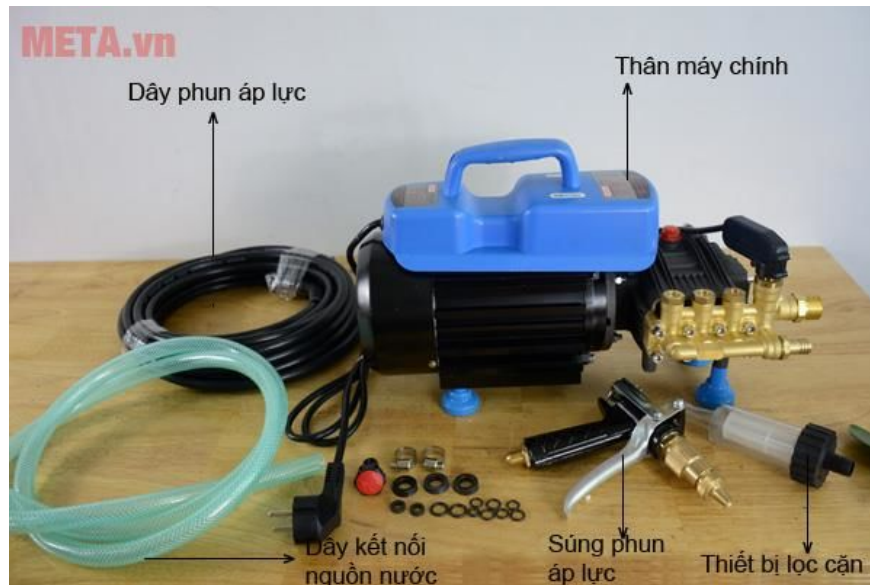

Hopefully, the above article will help users have more options to buy with the need to buy a family car washer.

If you need further advice about a car washer, please call 024.3568.6969 / 028.3833.3366 for free advice.

You finished reading the article "**Is Oshima car washer good?**" edited by the [TipsMake](#) team. We hope this article has provided you with many useful tech tips and tricks. You can search for similar articles on tips and guides. Thank you for reading and for following us regularly.