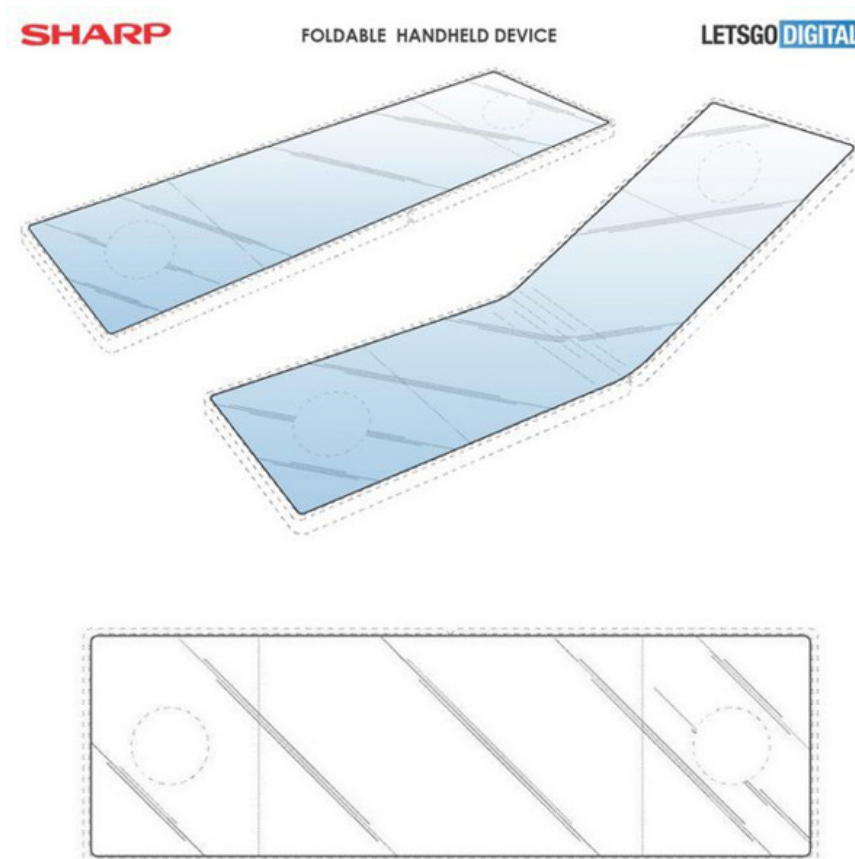

# Invite to admire the folding screen smartphone with Sharp's unique clamshell design

This folding screen phone has a clamshell design, when the screen is folded completely inside and the size of the device is halved.

Sharp, a famous electronics company in Japan, recently announced a patent and a test version of its folding screen smartphone.

Sharp's smartphone has rabbit ears and has a regular shape like many other products today. This folding screen phone has a clamshell design, when the screen is folded completely inside and the size of the device is halved.