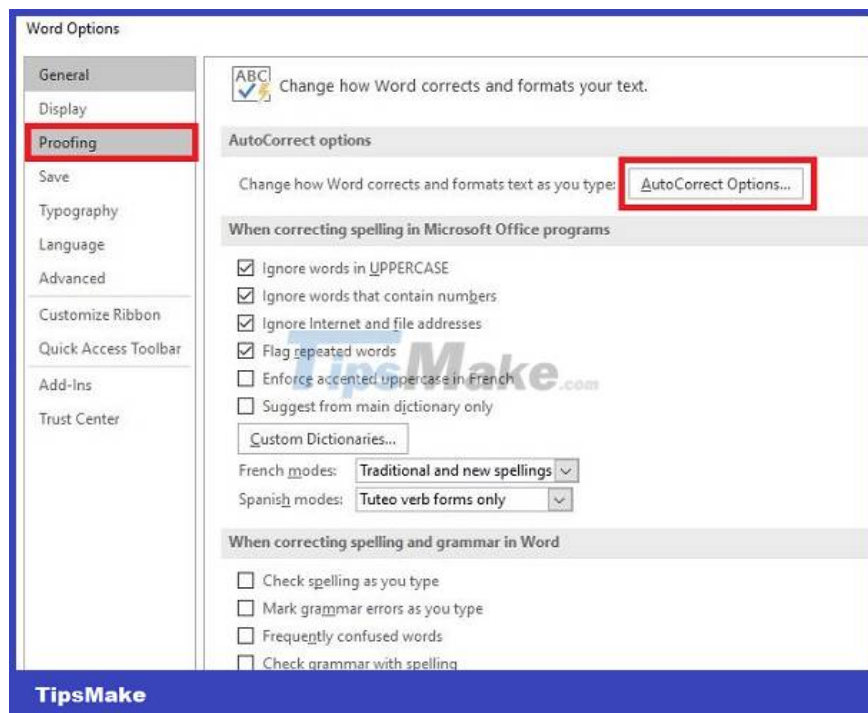

1. **Step 3** : When the new window displays, click on the **AutoFormat As You Type** tab > Check '**Straight quotes**' with '**smart quotes**' and click **OK** to save. After completing the setup, the quotation marks will not be inverted in Word.