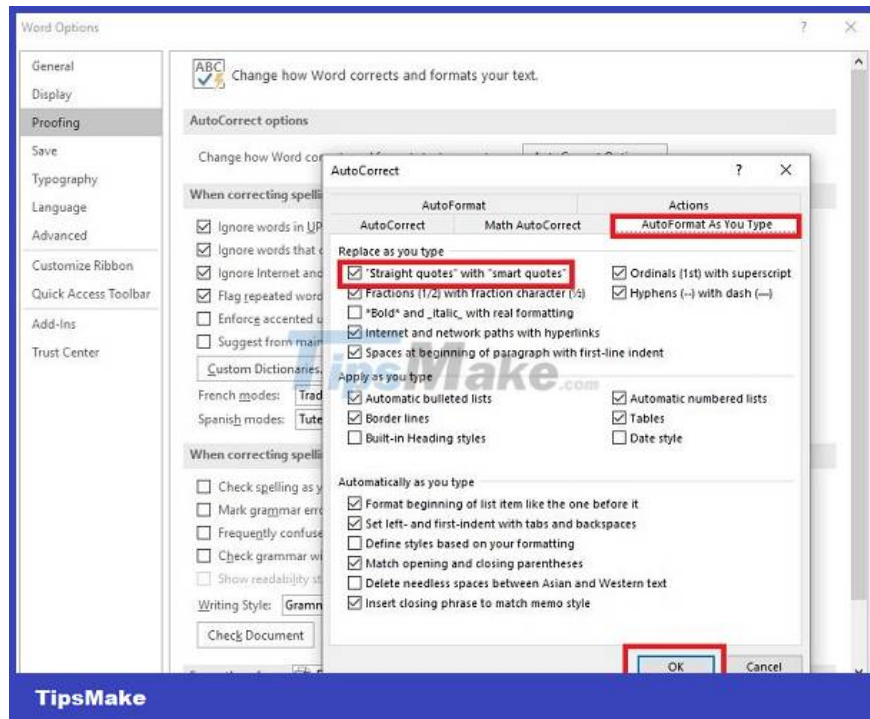

Above is a summary of solutions to fix inverted quotes in Word. Hope you handle it successfully! If you have any other questions that need to be answered, please leave a comment for TipsMake to support.

You finished reading the article "**Inverted Quotation Marks In Word, Fix Error Immediately**" edited by the [TipsMake](#) team. We hope this article has provided you with many useful tech tips and tricks. You can search for similar articles on tips and guides. Thank you for reading and for following us regularly.