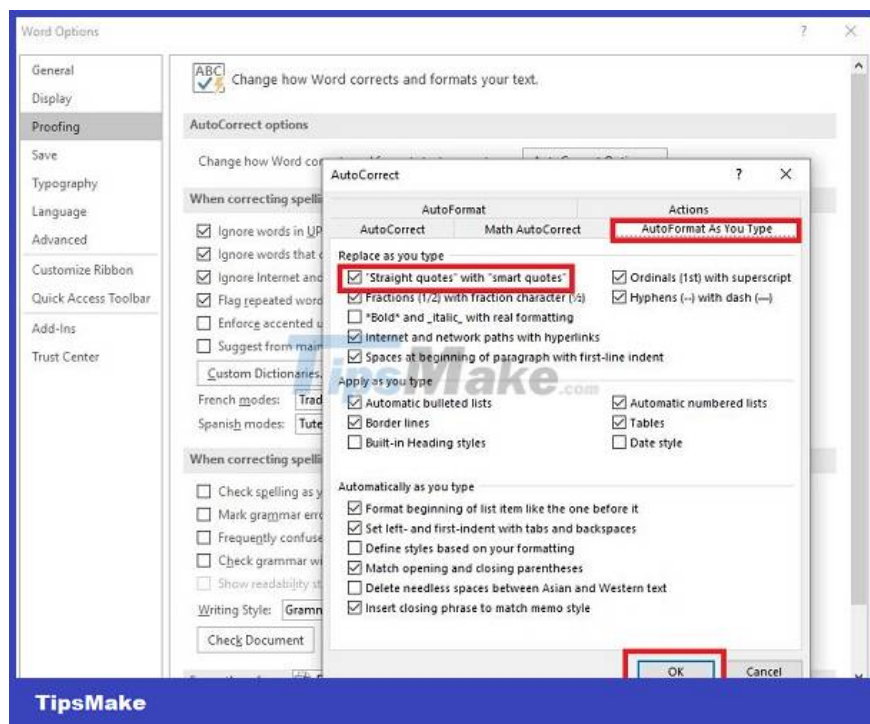

Above is a summary of solutions to fix inverted quotes in Word. Hope you handle it successfully! If you have any other questions that need to be answered, please leave a comment for TipsMake to support.

You finished reading the article "**Inverted Quotation Marks In Word, Fix Error Immediately**" edited by the [TipsMake](#) team. We hope this article has provided you with many useful tech tips and tricks. You can search for similar articles on tips and guides. Thank you for reading and for following us regularly.