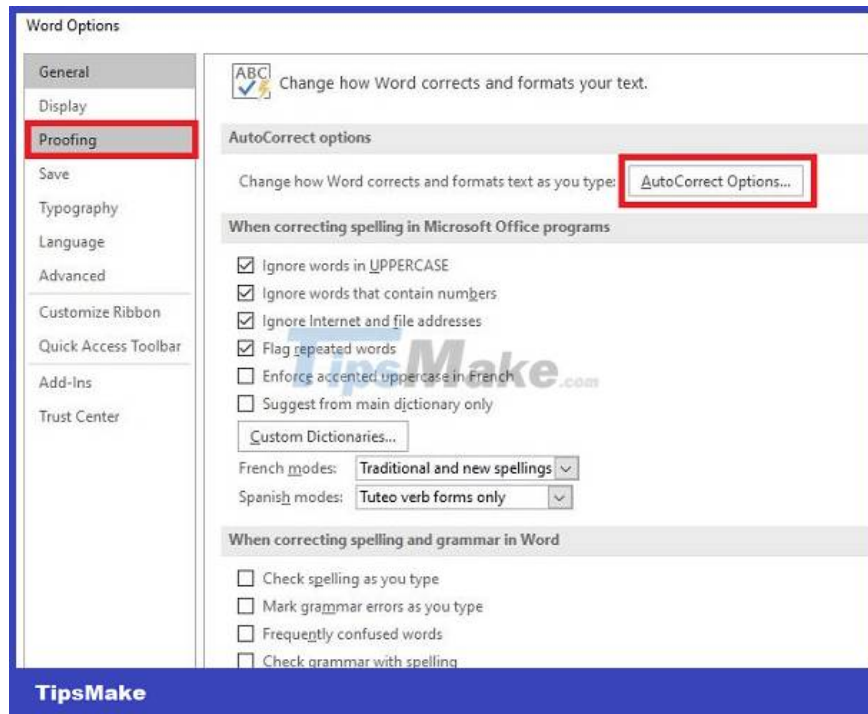

1. **Step 3** : When the new window displays, click on the **AutoFormat As You Type** tab > Check '**Straight quotes**' with '**smart quotes**' and click **OK** to save. After completing the setup, the quotation marks will not be inverted in Word.