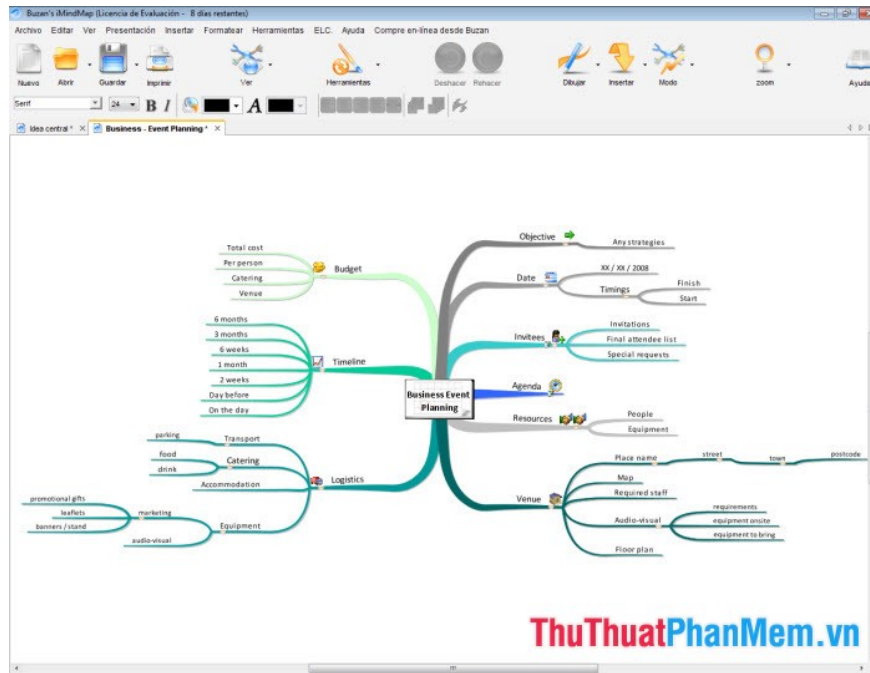

Introducing iMindmap mapping software

iMindMap is a powerful program that gives you a large set of tools you can use to convert ideas into images, creating specific mind maps.

iMindMap is a powerful program that gives you a large set of tools you can use to convert ideas into images, creating specific mind maps.

iMindmap has helped millions of people around the world in more than 170 countries and 14 languages, improved all types of jobs, from brainstorming, organizing information and managing research, teaching, presentation, etc.

iMindMap is the official mind mapping software from the inventors of Mind Mapping, and Tony Buzan. With iMindMap's cutting edge technology and intuitive interface signature, it will guide you to discover your own new and creative ideas. iMindMap is used worldwide from schools, organizations to companies, such as NASA, Walt Disney, Microsoft, Pepsi, IBM, and the United Nations - helping them think differently and work a more efficient, creative and time-saving way.

Some key features of iMindMap software:

- Professional drawing techniques.
- There are many image options that users can choose.

- Export to many different formats like PDF, JPEG . to share with friends.
- Use colors to highlight issues that interest you.
- Intuitive interface for drawing mind maps quickly and easily.