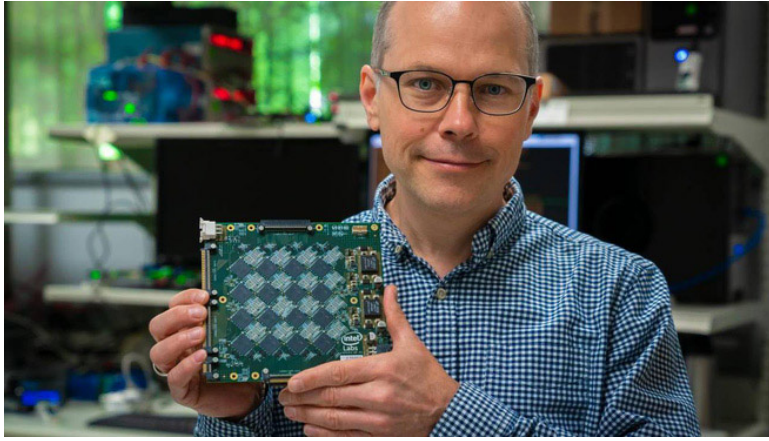

# Intel launches a new AI chip that is 1,000 times faster than CPU

Intel has introduced a new neuronorphic system (neuromorphic) code-named Pohoiki Beach, made up of 64 chips and 8 million digital neurons.

Intel has introduced a new neuronorphic system (neuromorphic) code-named Pohoiki Beach, made up of 64 chips and 8 million digital neurons.

By simulating the entire neural cell network, Pohoiki Beach has the ability to process data like a biological brain that speeds up the information processing capabilities of semiconductors 1,000 times faster and more efficient. 10,000 times that of conventional CPUs and can be applied in the areas of self-driving cars, autonomous robots, artificial limbs .

Loihi chip.

There are between 8 and 32 Loi chips that will be placed on a motherboard called "Nahuku". Each Pohoiki Beach system is created by many Nahuku motherboards and can communicate with Intel's Arria 10 FPGA kit.

Each Nahuku board will contain about 8 to 32 small chips.

Intel added that Pohoiki Beach is also being used to experiment with a number of prosthetic devices to provide the ability to handle and track objects via cameras and send signals to tactile sensors .