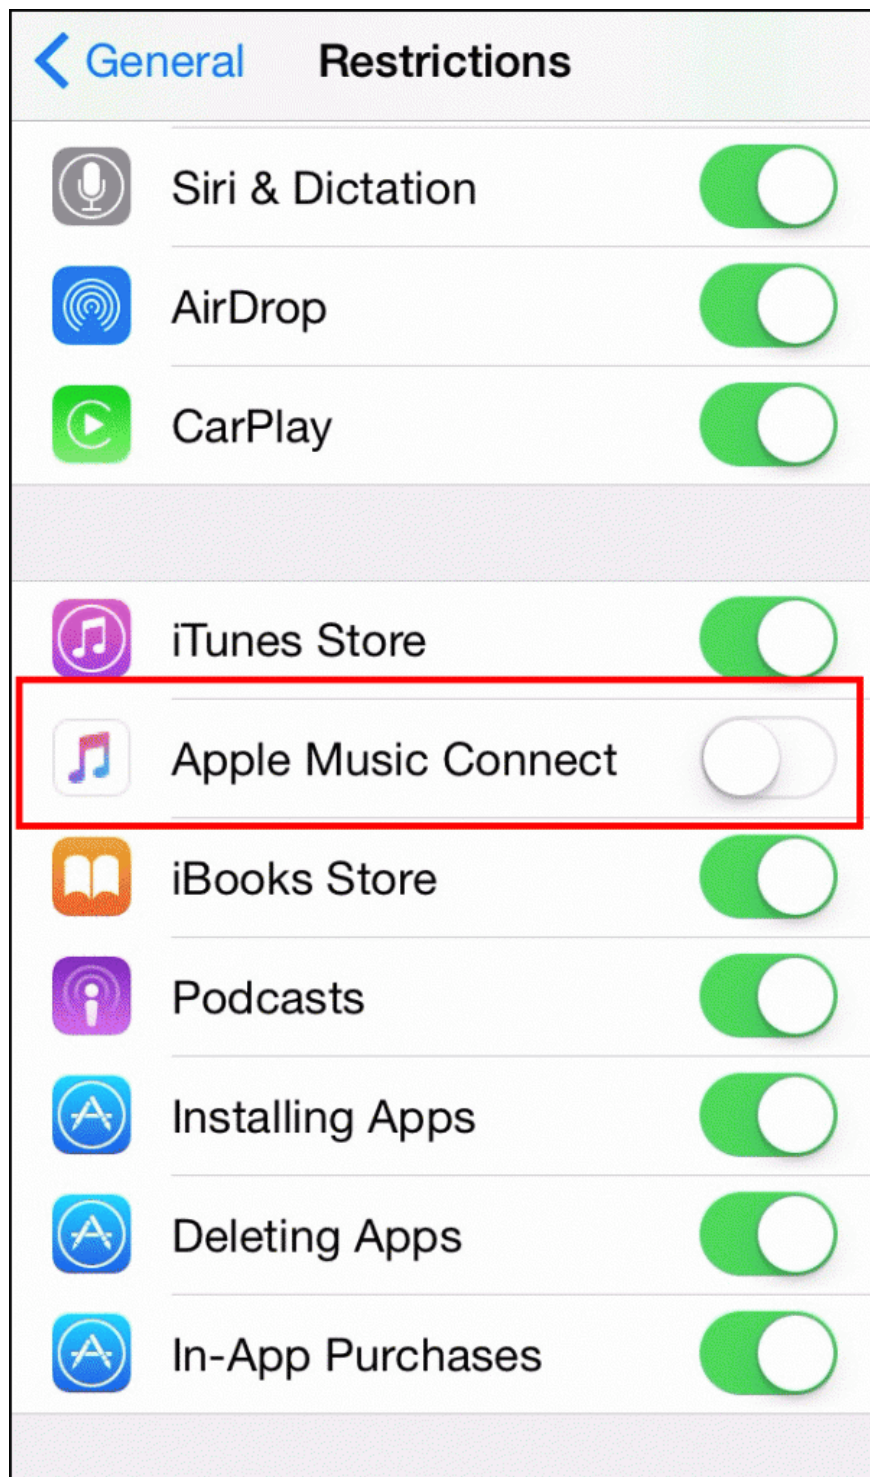

## Disable (disable) the Apple Music Connect feature

To turn off **Apple Music Connect feature** on your **iOS** device, first go to the **Settings** app.

Then select **General settings (General)** and scroll down to select "**Restrictions**".

If you do not use previous **Restrictions** , you must create a 4-character **PIN** to activate **Restrictions**.

**Enter Passcode** Cancel

**Enter your Restrictions Passcode**

— — — —

1	2 ABC	3 DEF
4 GHI	5 JKL	6 MNO
7 PQRS	8 TUV	9 WXYZ
	0	

Now you scroll down the screen to see the **"Apple Music Connect"** option is in **ON** mode, you just need to touch the pull-in button to **OFF** .

## Turn off (disable) all Apple Music features

If you do not want to use the **Apple Music** feature , you can choose to hide the entire **Apple Music** icon .

First you access the **Settings** app (**Settings**) . Then click on the "**Music**" tab, you will see the "**Apple Music**" option in **ON** mode , your task is to switch the "**Apple Music** " option to **OFF**.