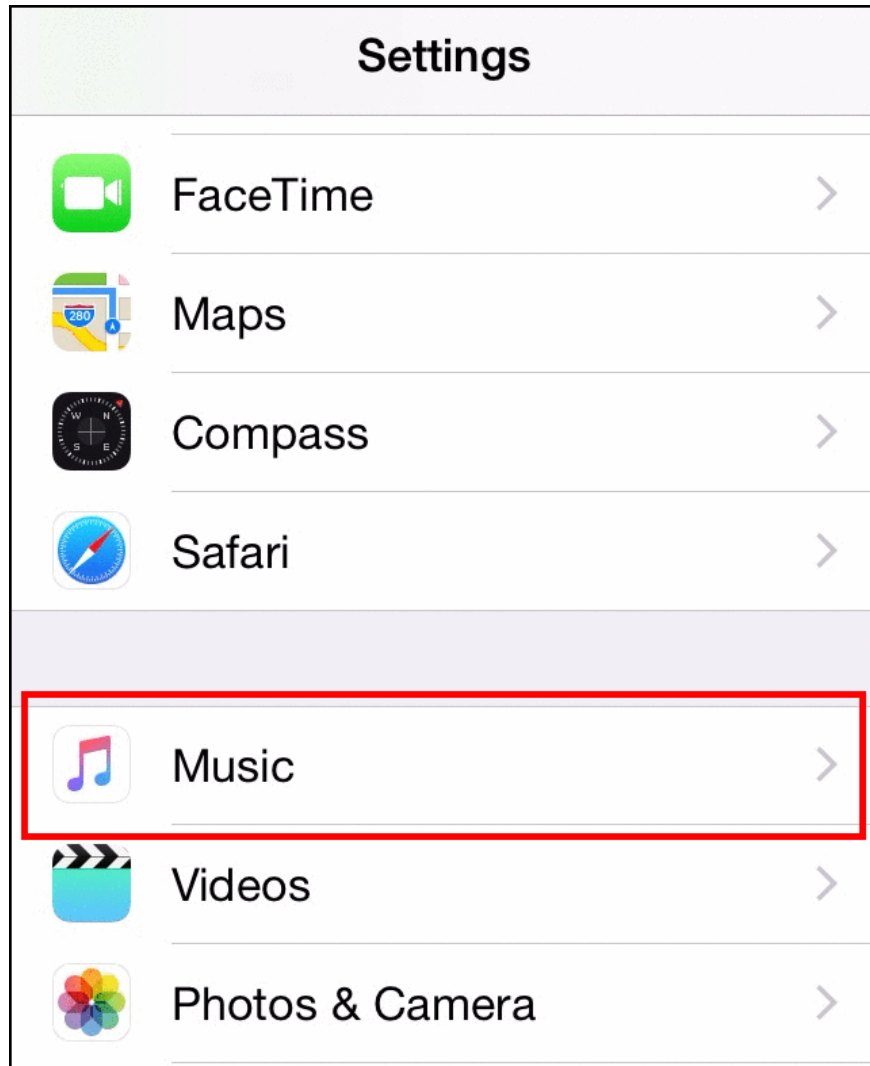

## Disable (disable) the Apple Music Connect feature

To turn off **Apple Music Connect feature** on your **iOS** device, first go to the **Settings** app.

Then select **General settings (General)** and scroll down to select "**Restrictions**".

If you do not use previous **Restrictions** , you must create a 4-character **PIN** to activate **Restrictions**.

**Enter Passcode** Cancel

**Enter your Restrictions Passcode**

— — — —

1	2 ABC	3 DEF
4 GHI	5 JKL	6 MNO
7 PQRS	8 TUV	9 WXYZ
	0	

Now you scroll down the screen to see the **"Apple Music Connect"** option is in **ON** mode, you just need to touch the pull-in button to **OFF** .

## Turn off (disable) all Apple Music features

If you do not want to use the **Apple Music** feature , you can choose to hide the entire **Apple Music** icon .

First you access the **Settings** app (**Settings**) . Then click on the "**Music**" tab, you will see the "**Apple Music**" option in **ON** mode , your task is to switch the "**Apple Music** " option to **OFF**.