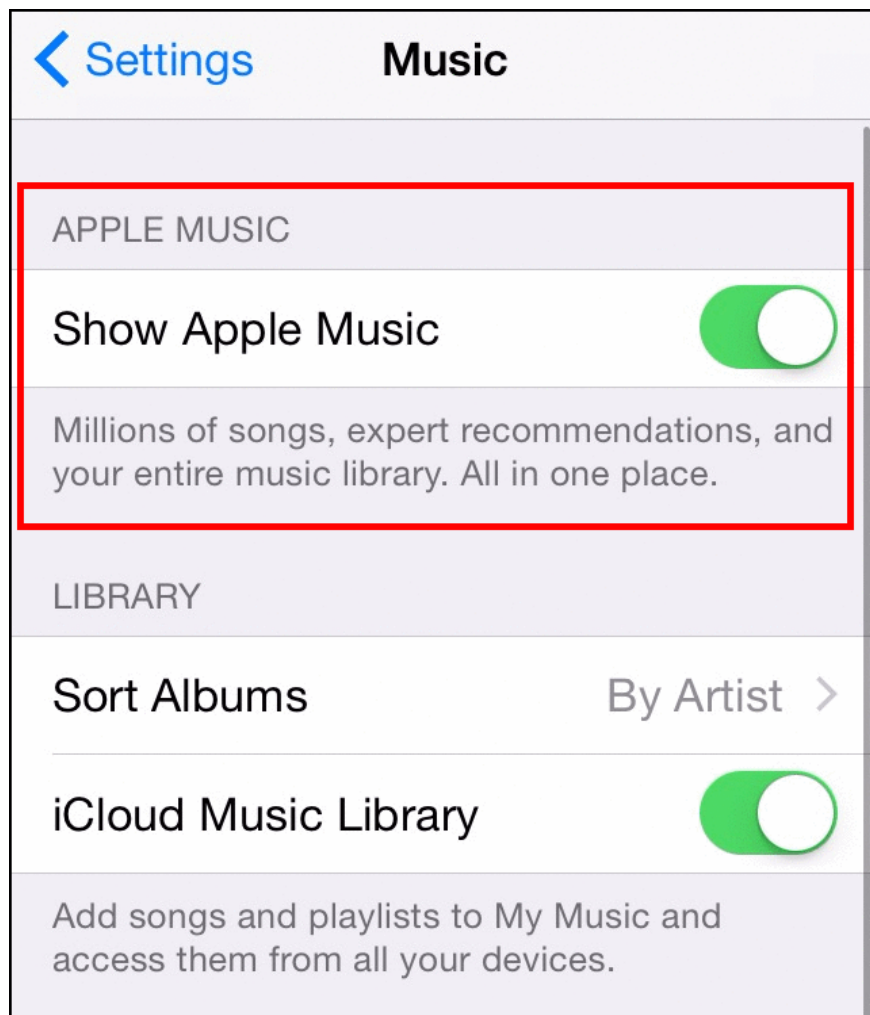

Good luck!

You finished reading the article "**Instructions to turn off Apple Music Connect feature**" edited by the [TipsMake](#) team. We hope this article has provided you with many useful tech tips and tricks. You can search for similar articles on tips and guides. Thank you for reading and for following us regularly.