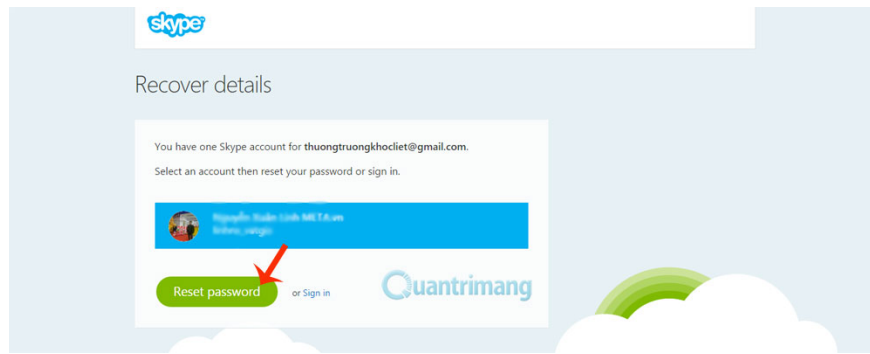

The next step will be another window asking you to change the password:

1. Enter the new Password in the **Enter a new Skype password box** .
2. Re-enter the new Password again into the **Repeat password box**.

Then click **Save** .