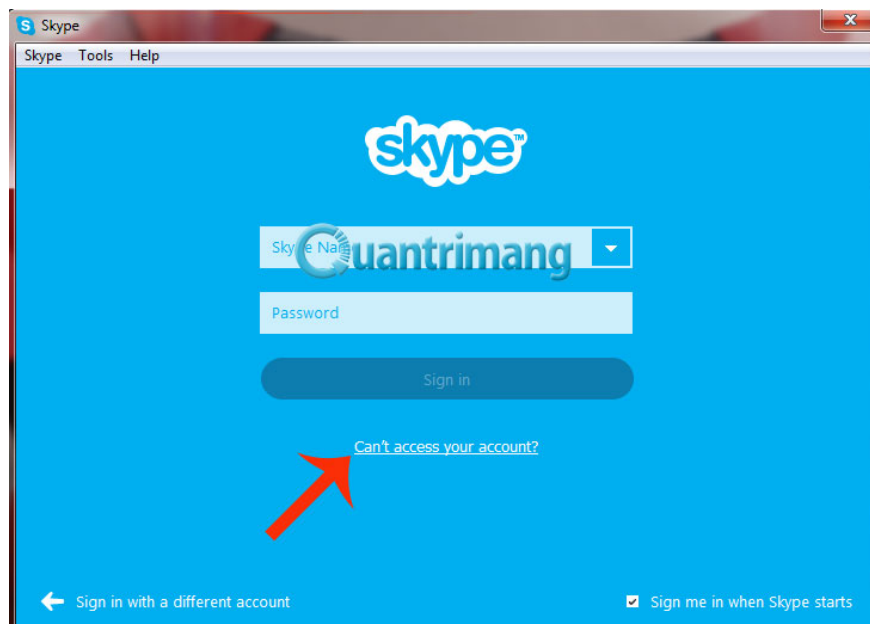

Instructions to retrieve Skype password

You haven't used Skype for a long time, so you've forgotten your login password. In addition, the use of many different accounts makes you unable to remember correctly. So what to do now? Please refer to the following article to retrieve Skype password easily

You haven't used Skype for a long time, so you've forgotten your login password. In addition, the use of many different accounts makes you unable to remember correctly. So what to do now? Please refer to the following article to retrieve Skype password easily

Download Skype for Windows

Download SKype for Android

Download Skype for iOS

Download Skype for Windows Phone

Step 1 : Open Skype, on the main interface, click **Can't access your account?**

Step 2: There will be a website appear, asking you to enter the email you use to register for an account, then click **Send email** .