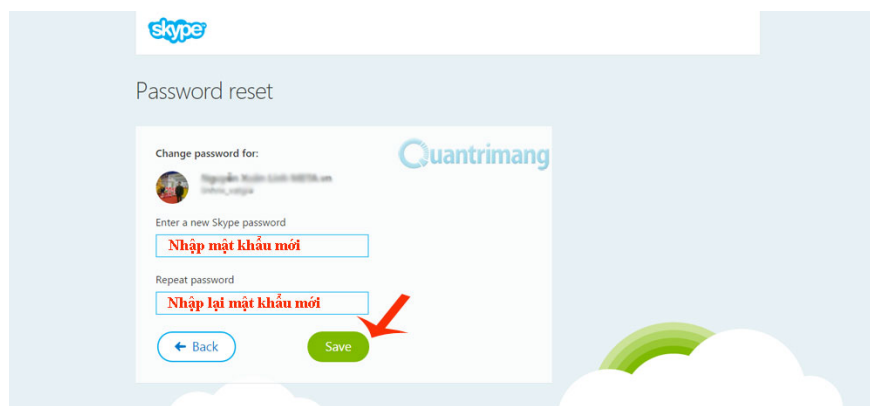

From now on, you can login to Skype with a new password.

Good luck !

See more :

How to delete chat history on Skype

Skype provides real-time voice translation

Microsoft is free for group video chat on Skype

You finished reading the article "**Instructions to retrieve Skype password**" edited by the [TipsMake](#) team. We hope this article has provided you with many useful tech tips and tricks. You can search for similar articles on tips and guides. Thank you for reading and for following us regularly.