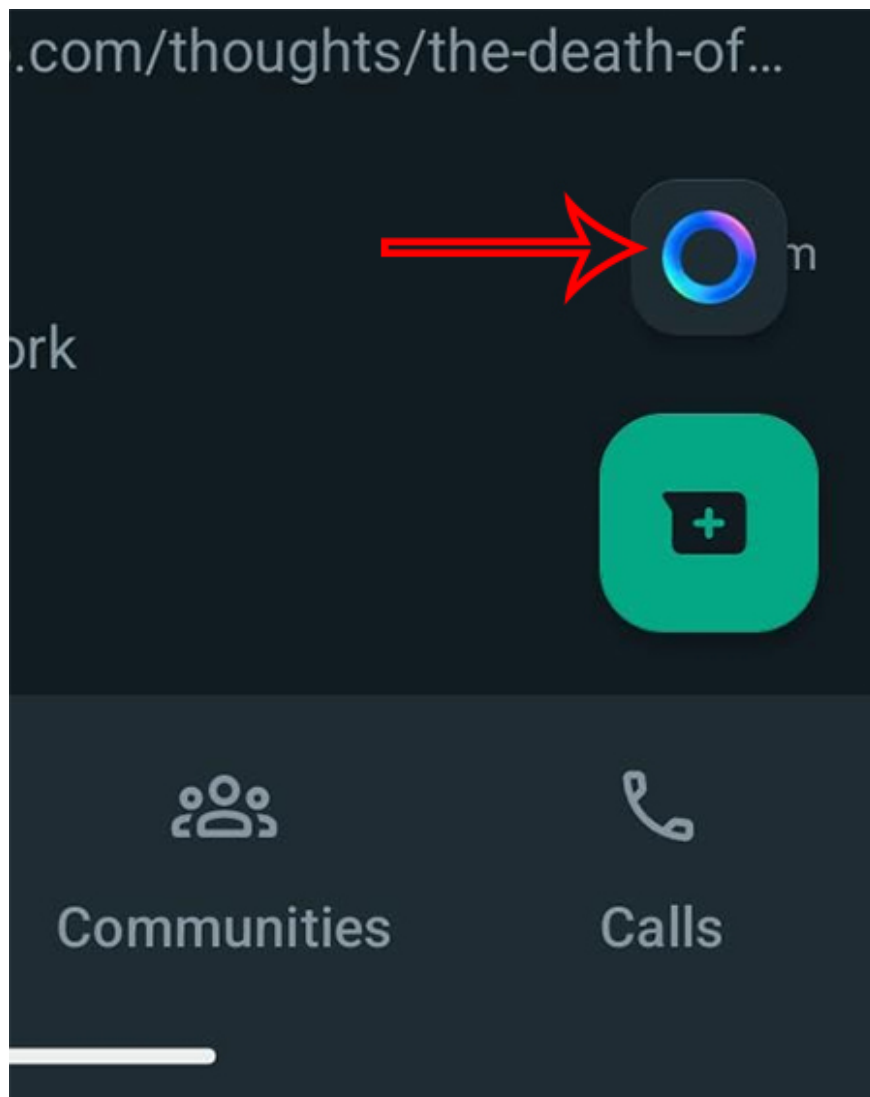

How to use Meta AI on WhatsApp

Step 1:

At the WhatsApp interface, click on **the Meta AI circle icon** to use. Next accept the terms to use this tool.

Step 2:

Display the interface so we can chat with Meta AI as usual. You **enter the question or problem you need to learn** and then press the send icon as usual.