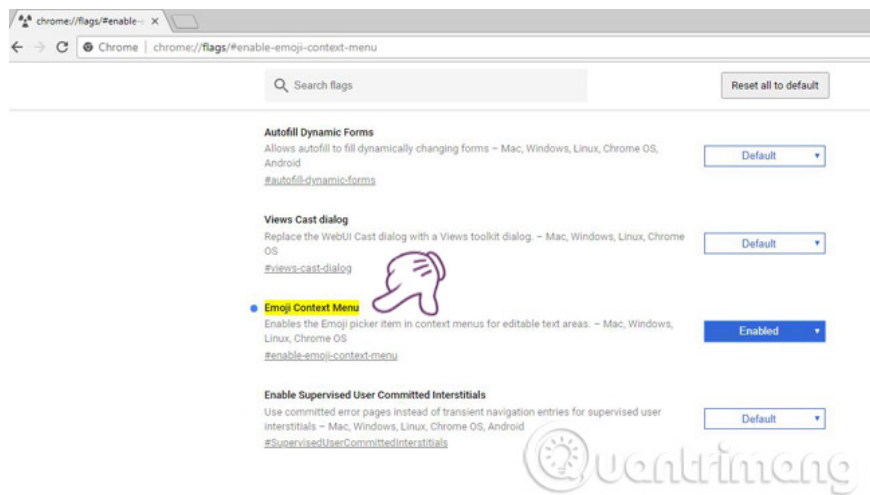

1. Change URL into a funny emoji icon, have you tried it?
2. The easiest way to open an emoji importer on Windows 10
3. You can draw your own Emoji on Gboard right now

Step 1: Download Chrome Canary

This feature is still in beta, so you need to download Chrome Canary version by clicking on the link below.

1. Download Chrome Canary

Step 2: Activate the emoji flag

The download and installation process ended, please enable the flag in Chrome. To do this, type *chrome://flags* on the URL bar. Or alternatively type in the address *chrome://flags/#enable-emoji-context-menu* on the URL bar. When you see the Emoji Context Menu item, you immediately activate this feature and restart the Canary browser.

Step 3: Enter emoji

To enter emoji, you just need to right-click then click on the new Emoji option.

Instantly the browser will display a series of emoji of the system. And now you just need to select the emoji you want to use.