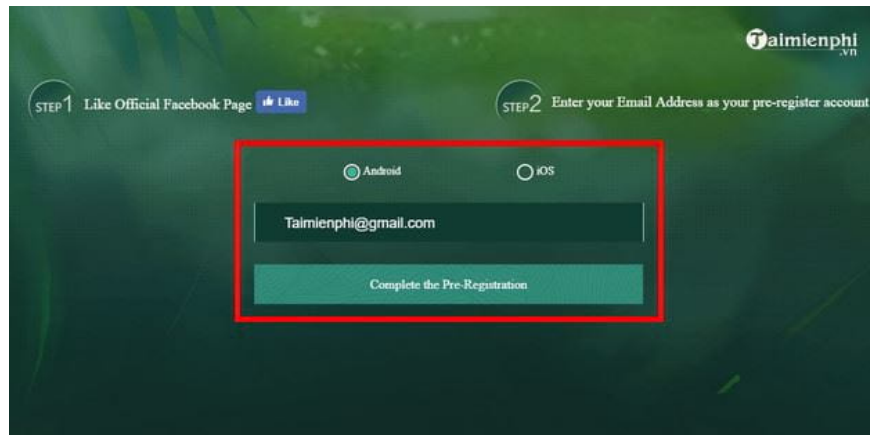

# Instructions for pre-registration for the survival game Eclipse Isle

NetEase is about to launch Eclipse Isle, a new Battle Royale game with RPG elements, creating a difference from other games of the same genre. Currently, players can pre-register on Android and iOS to be ready to experience the game when it is officially released.

Eclipse Isle is NetEase Games' first Hero Battle Royale title for mobile. The game combines hack and slash action, role-playing, and survival tactics, providing a tense, dramatic experience.

## *Instructions for pre-registration for the survival game Eclipse Isle*

**Step 1:** Access the game homepage via the link **Here** , then click **Pre-Register** on the main interface.

**Step 2:** Select **Android** or **iOS** operating system, enter **Email** , then click **Complete The Pre-Registration**.