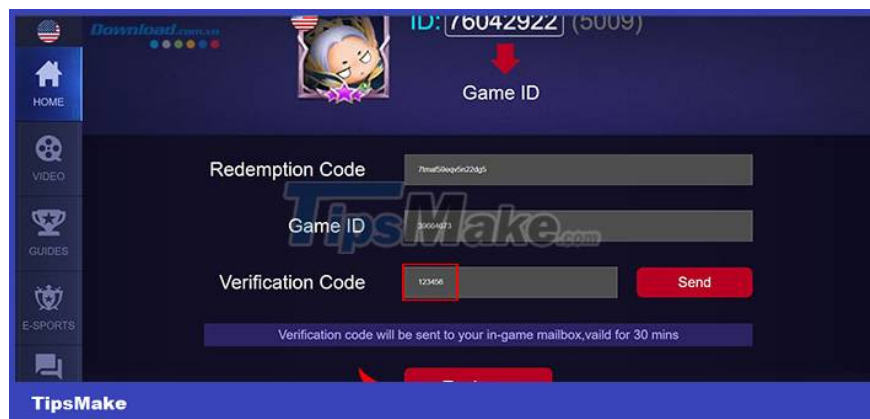

The latest Mobile Legends: Bang Bang codes

All gift codes in Mobile Legends: Bang Bang have an expiration date, so players need to quickly enter the code to avoid the code being invalid. In addition, everyone needs to pay attention to enter the correct code, including uppercase, lowercase letters and special characters, to ensure receiving the reward.

1. mepjct6ewbgs22et7 (new)
2. j3gdbbsd6x622evy (new)
3. zmqa6n3sa3qr22et6 (new)
4. ffp788wrmwkp22evw (new)
5. 9v72xfszb4xb22eg5
6. 3t9b8yxzphxr22eg6
7. EAKSUY228C
8. t3gq5y2ercq422edf
9. v9dy3np45wvx22e74
10. ya5wwjzj8bmf22e73
11. c26pvj2ejdhp22e72